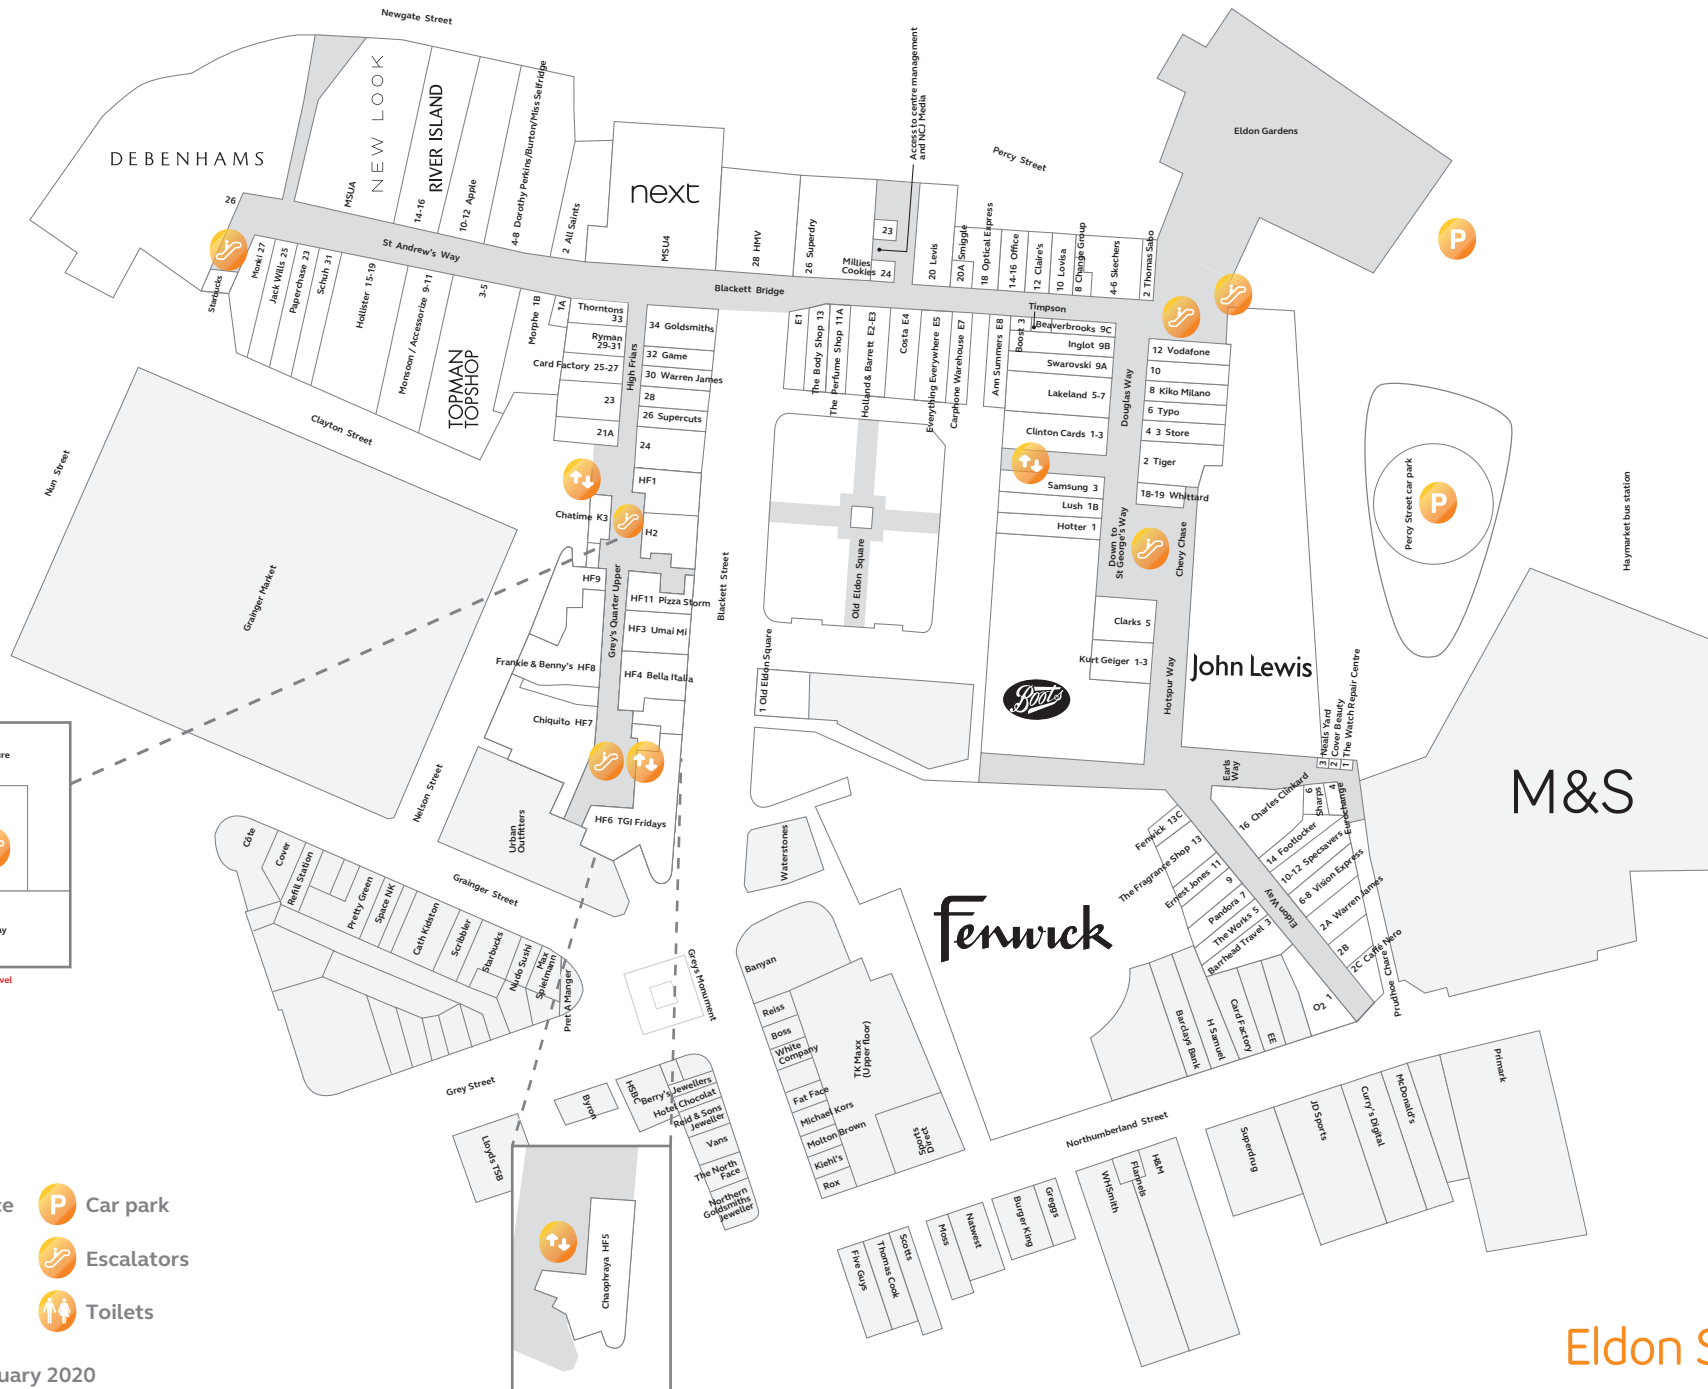

Mall level

Better Eldon Leisure

Bowling & Soft Play

Upper level

Key

-  Entrance
-  Car park
-  Lifts
-  Escalators
-  Stairs
-  Toilets

As at 21 January 2020

Street level

Key

-  Entrance
-  Car park
-  Lifts
-  Escalators
-  Stairs
-  Toilets

As at 21 January 2020