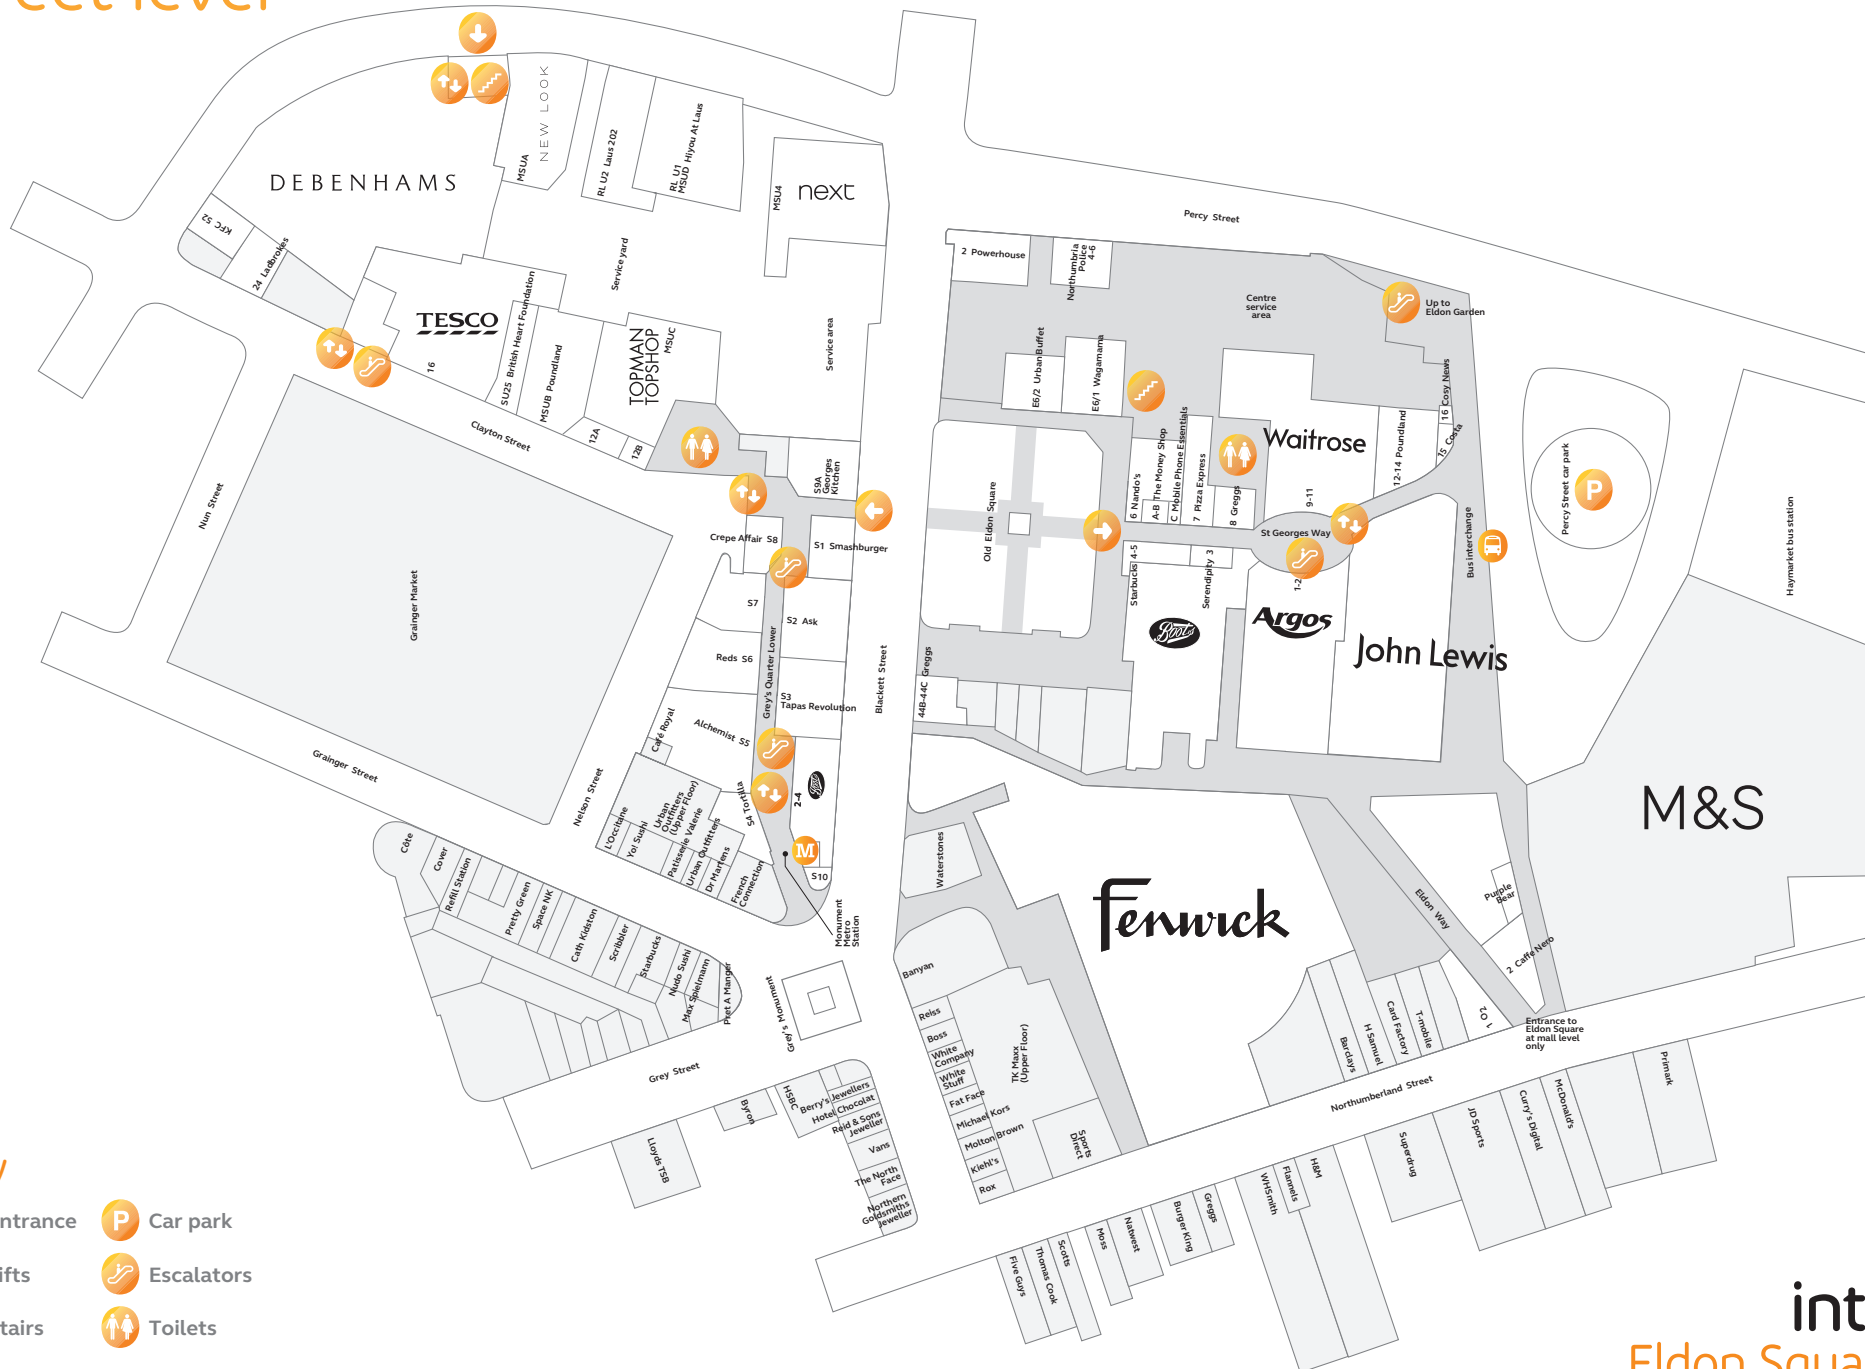

Mall level

Better Eldon Leisure

Bowling & Soft Play

Upper level

Key

-  Entrance
-  Car park
-  Lifts
-  Escalators
-  Stairs
-  Toilets

As at 21 January 2020

Street level

Key

-  Entrance
-  Car park
-  Lifts
-  Escalators
-  Stairs
-  Toilets

As at 21 January 2020