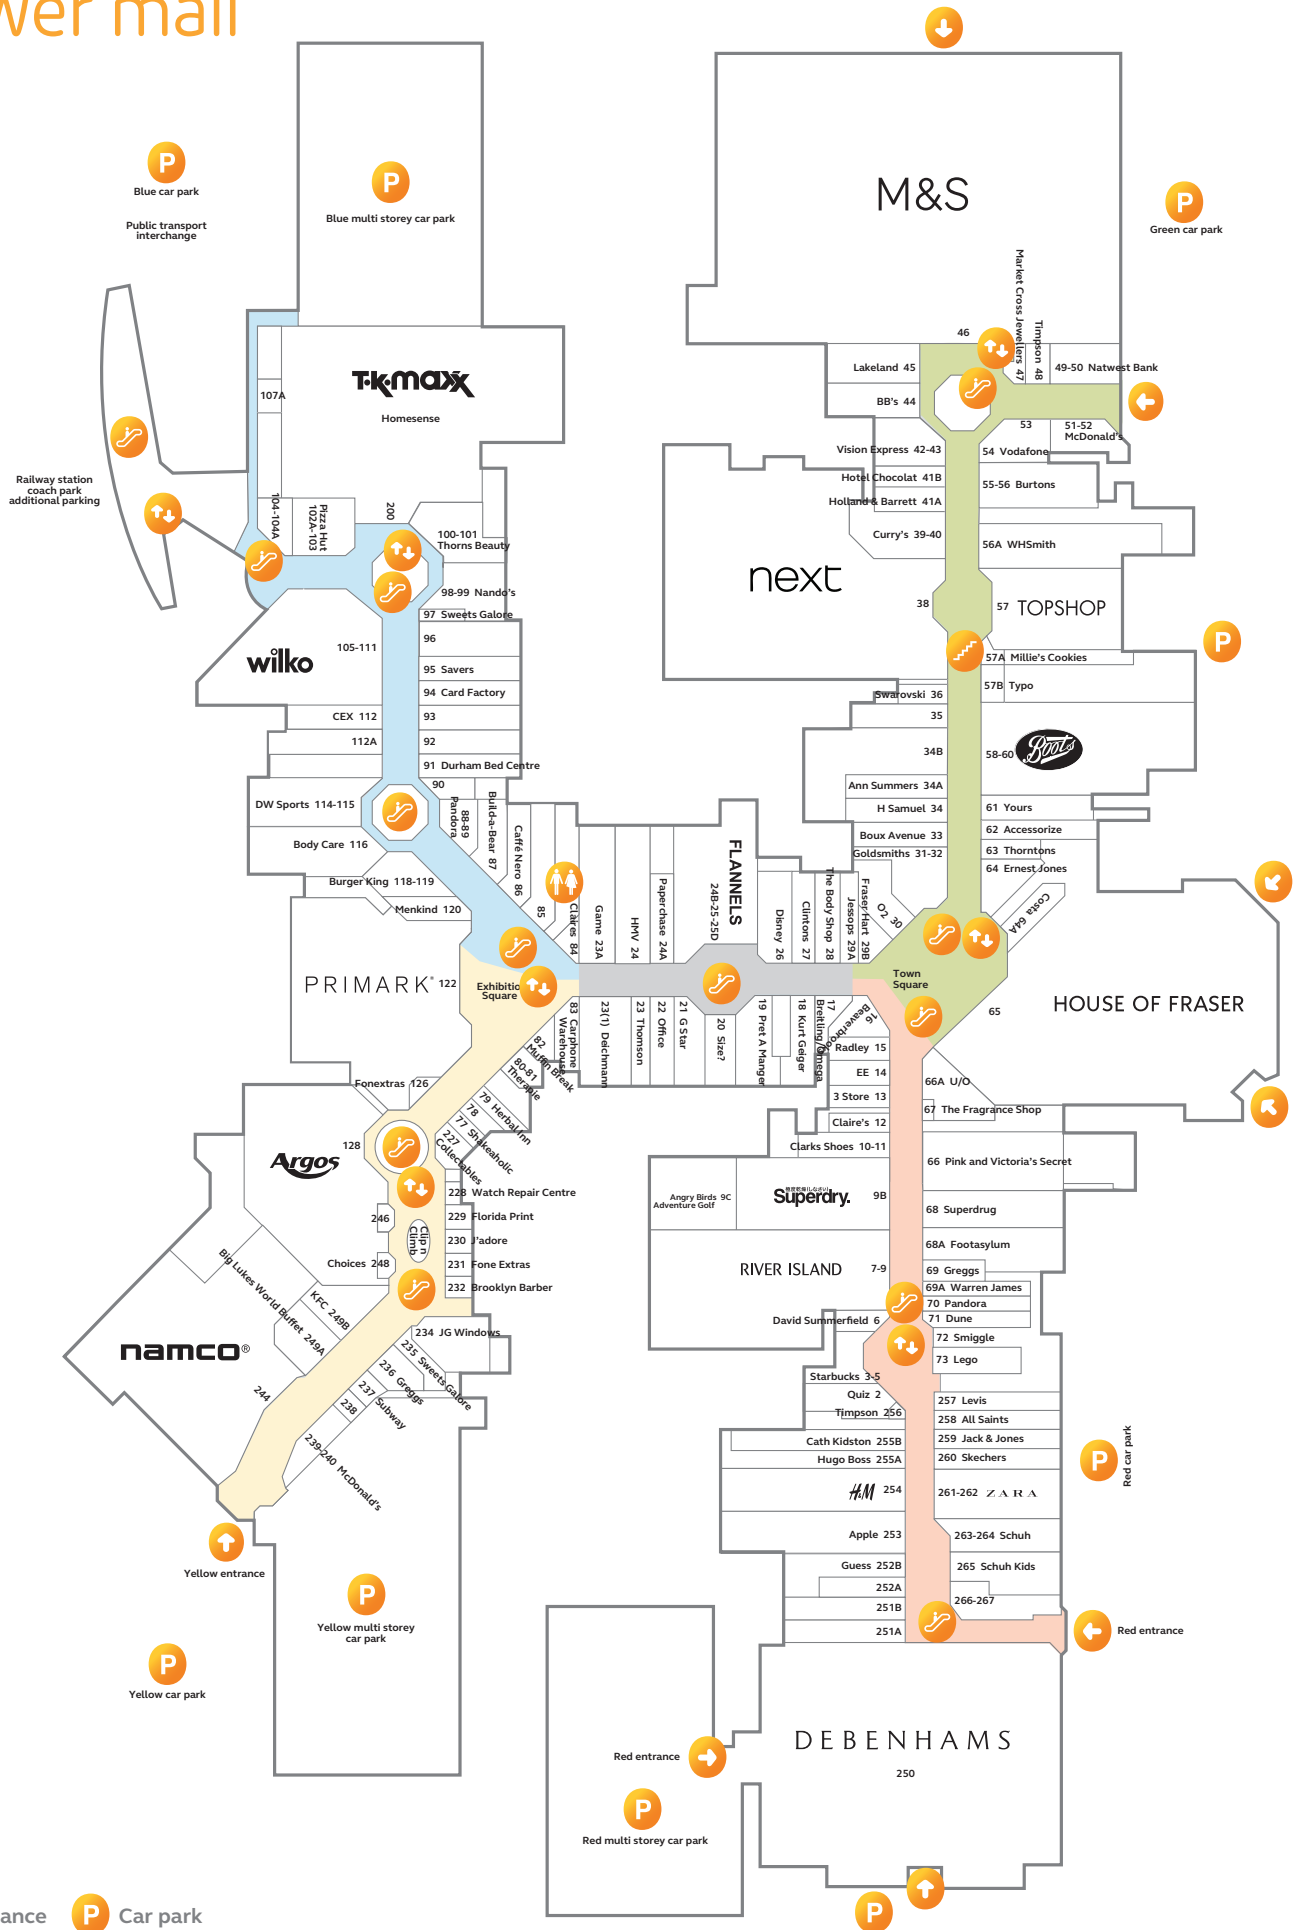

# Lower mall

## Key

-  Entrance
-  Car park
-  Lifts
-  Escalators
-  Stairs
-  Toilets

As at 20 February 2020

# Upper mall

- Key**
- Entrance
  - Car park
  - Lifts
  - Escalators
  - Stairs
  - Toilets

As at 20 February 2020