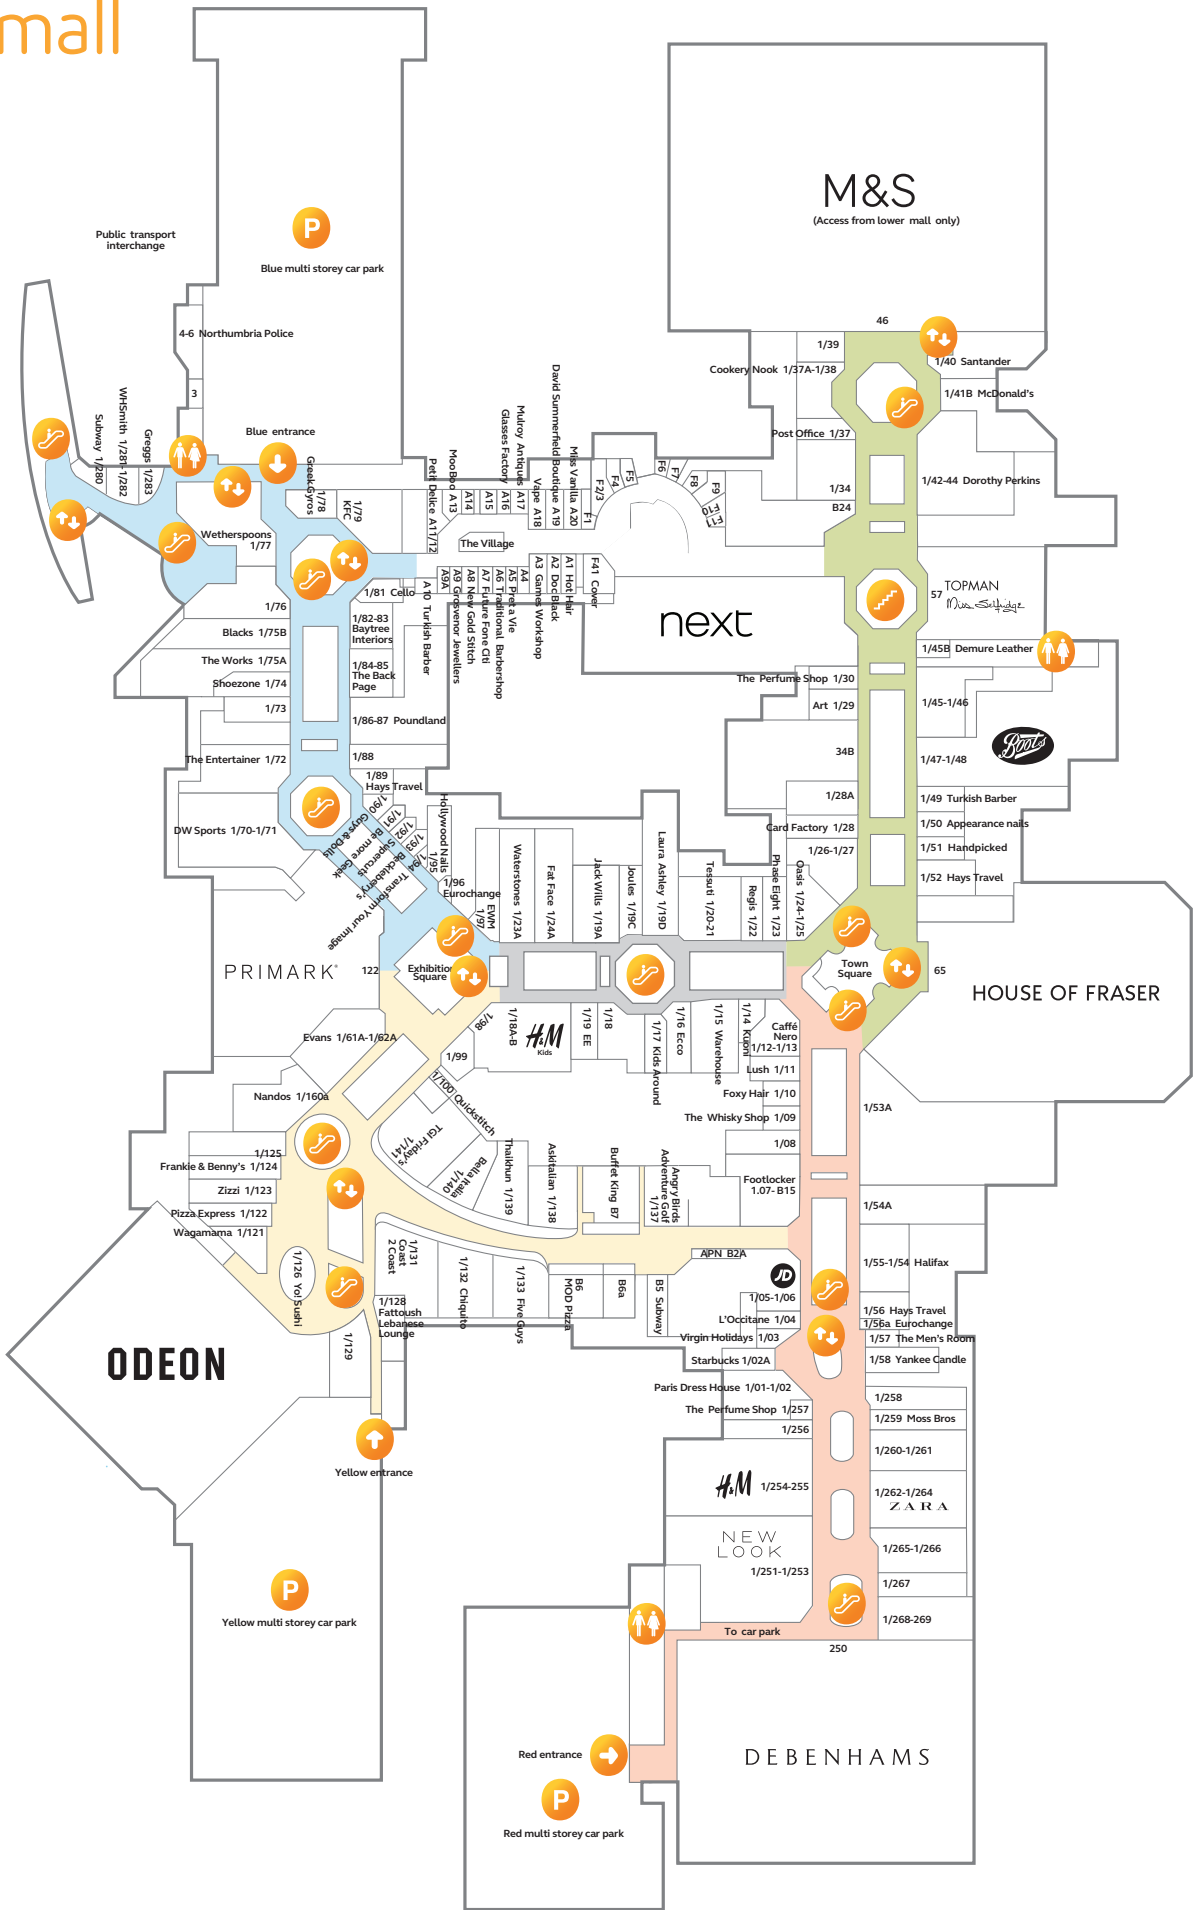

# Lower mall

## Key

-  Entrance
-  Car park
-  Lifts
-  Escalators
-  Stairs
-  Toilets

As at 20 February 2020

# Upper mall

- Key**
- Entrance
  - Car park
  - Lifts
  - Escalators
  - Stairs
  - Toilets

As at 20 February 2020