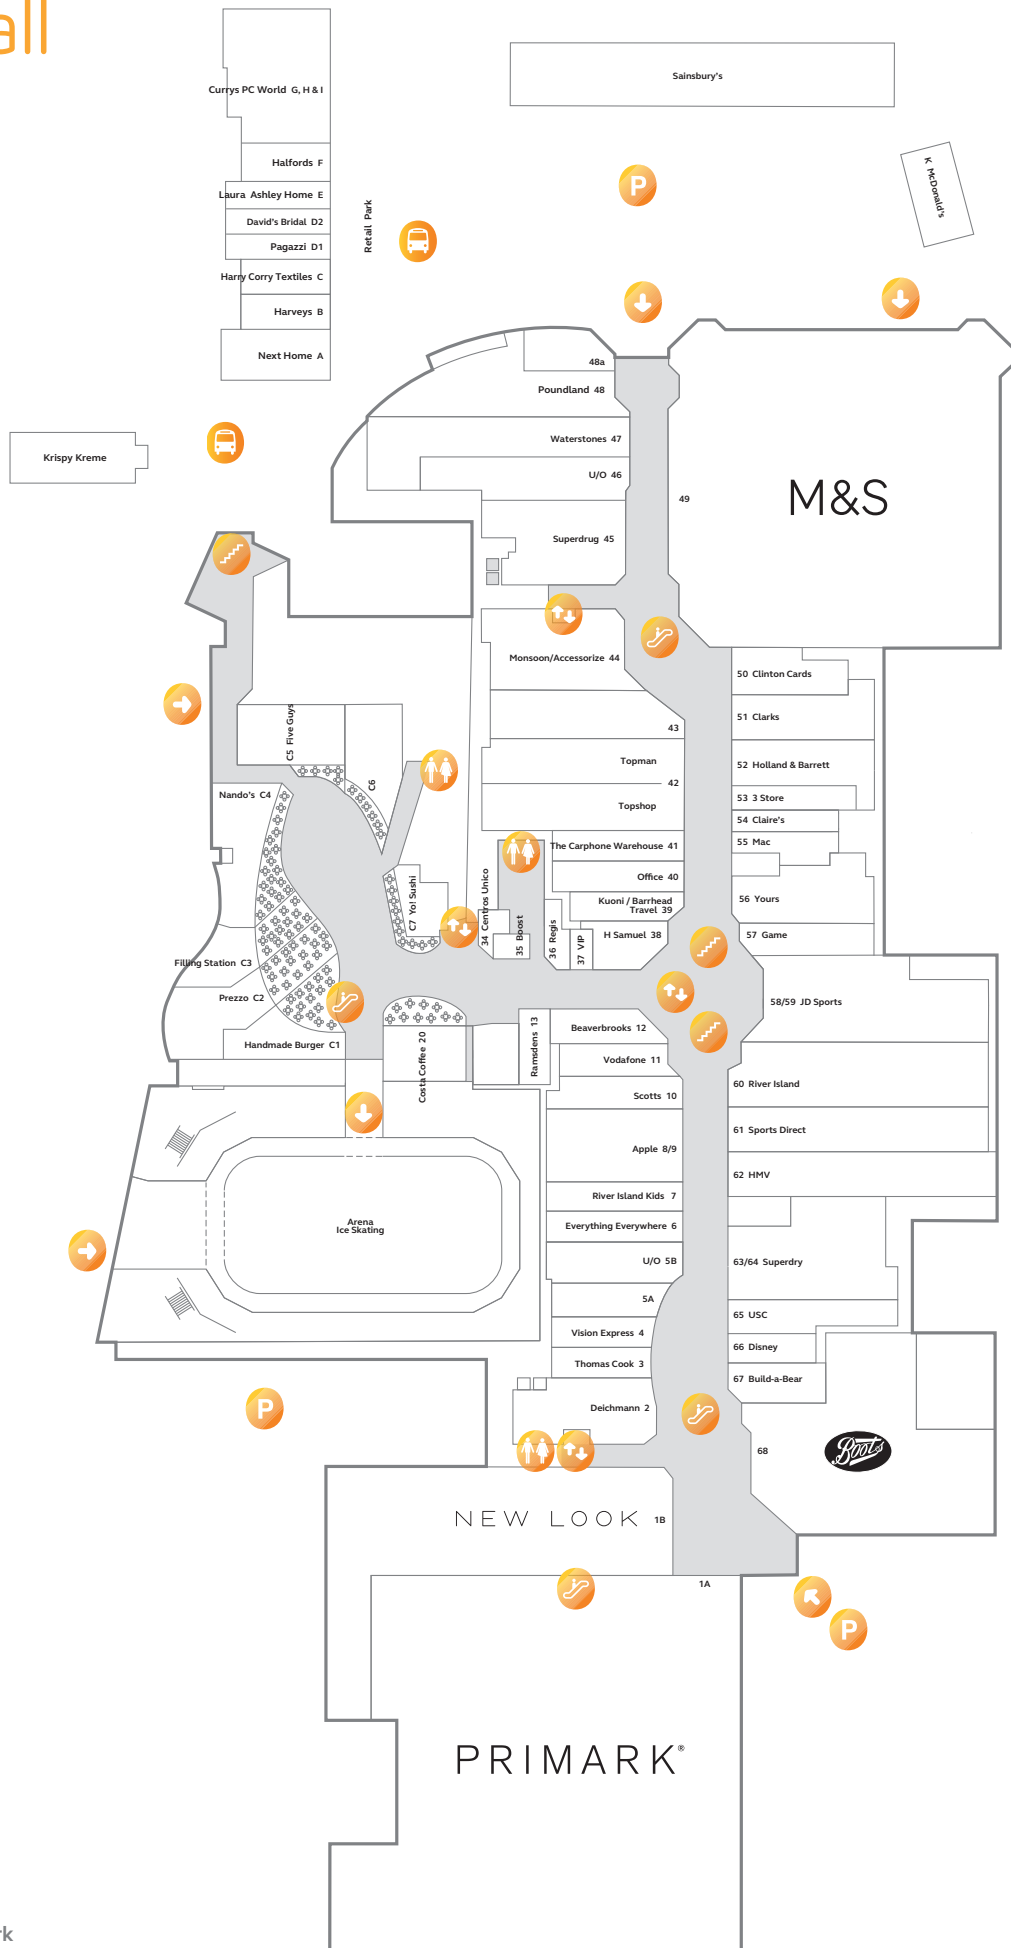

# Lower mall

## Key

-  Entrance
-  Car park
-  Lifts
-  Escalators
-  Stairs
-  Toilets

As at 12 September 2019

# Upper mall