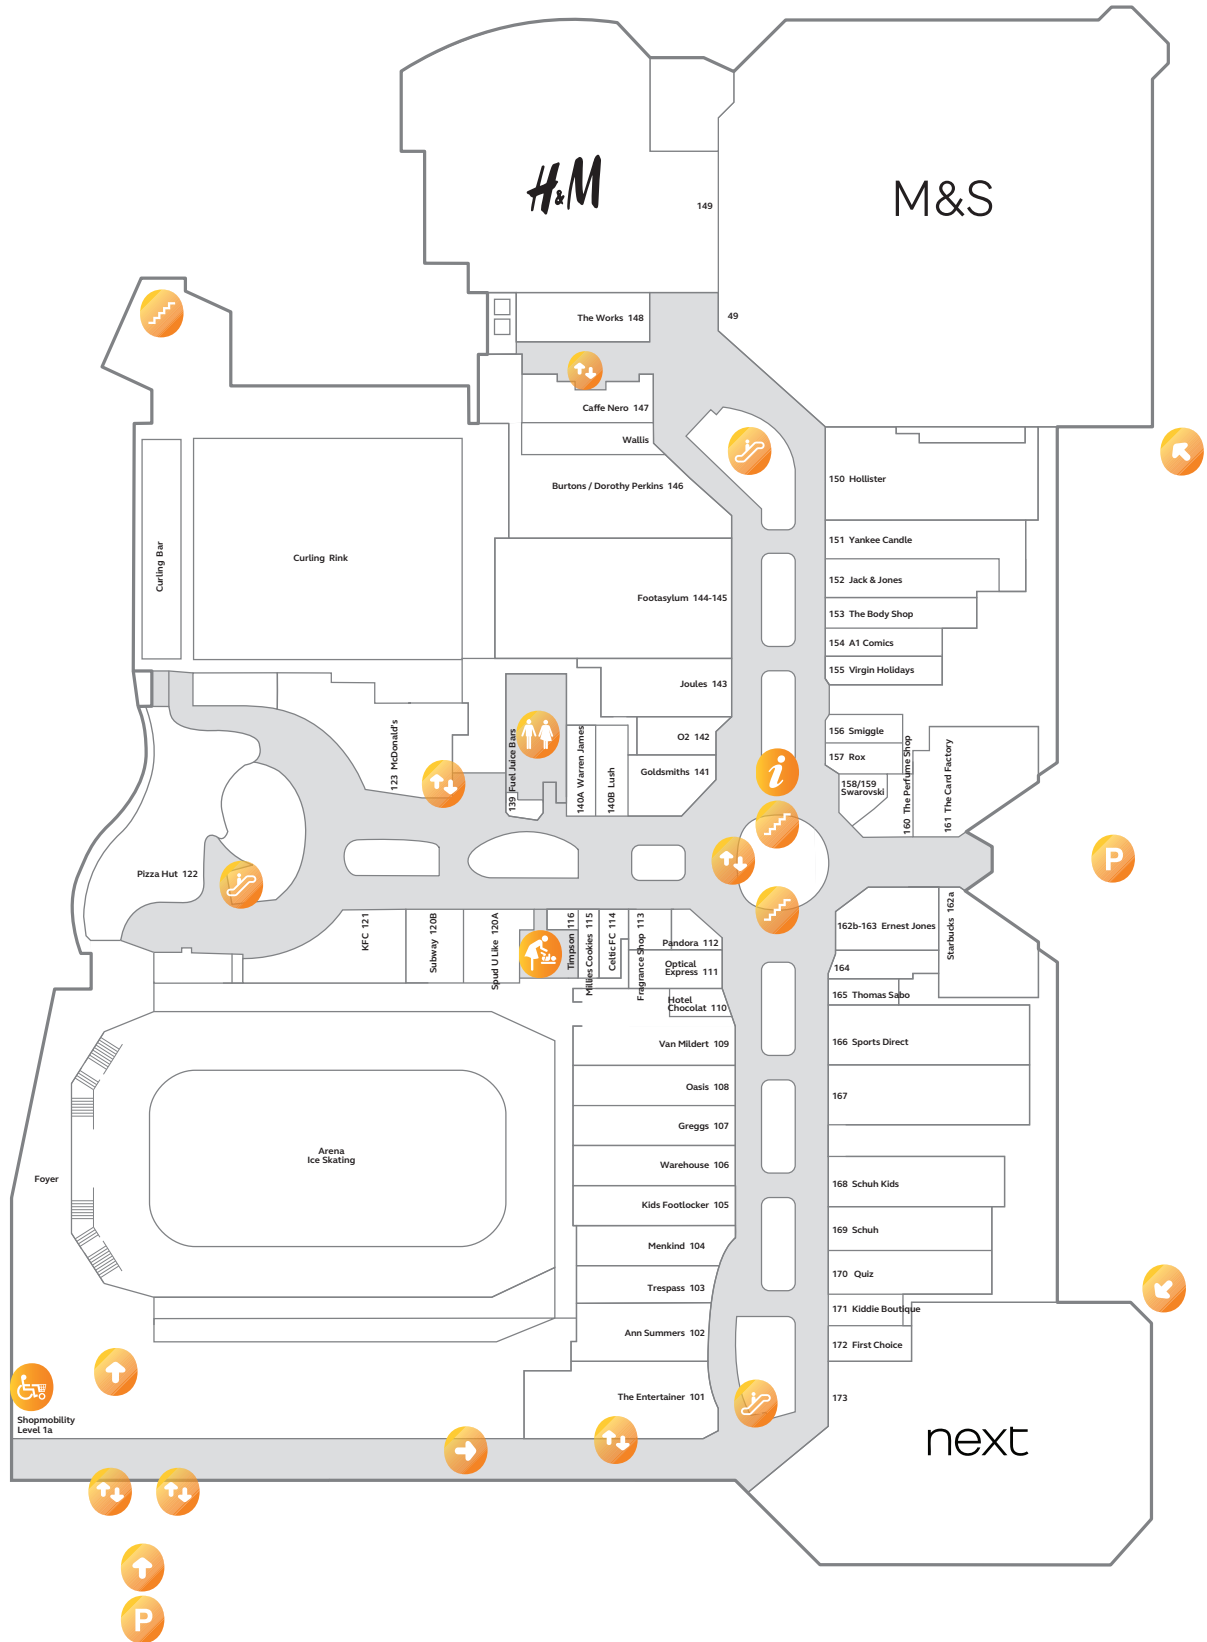

# Lower mall

## Key

-  Entrance
-  Car park
-  Lifts
-  Escalators
-  Stairs
-  Toilets

As at 12 September 2019

# Upper mall