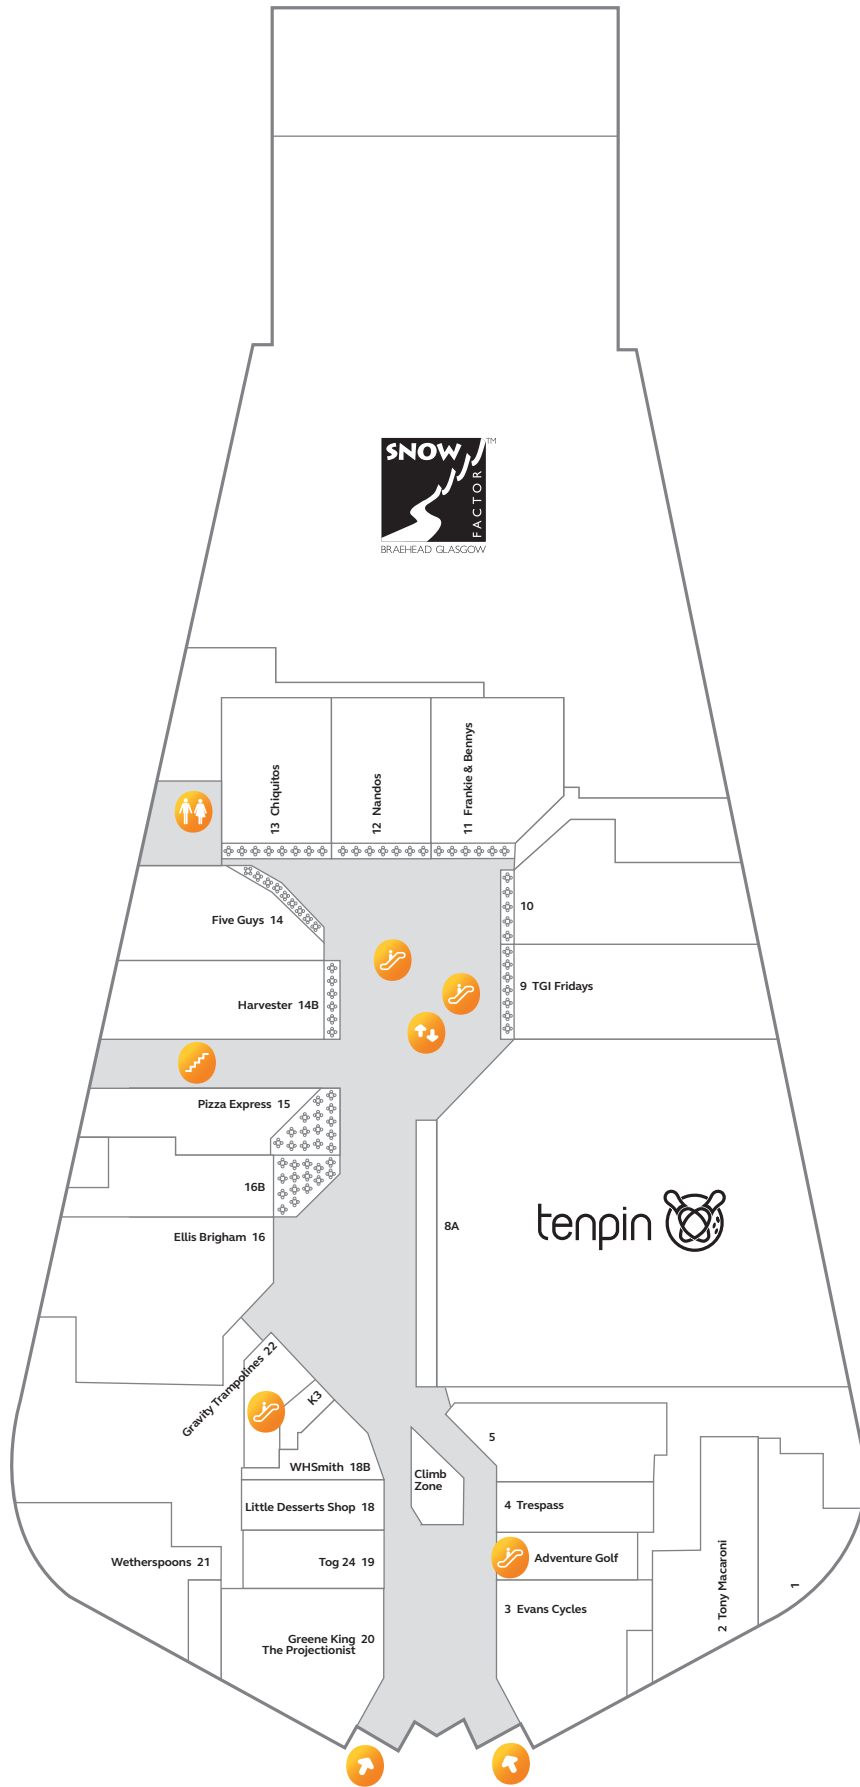

## Key

-  Entrance
-  Car park
-  Lifts
-  Escalators
-  Stairs
-  Toilets

As at 12 September 2019

# Upper mall