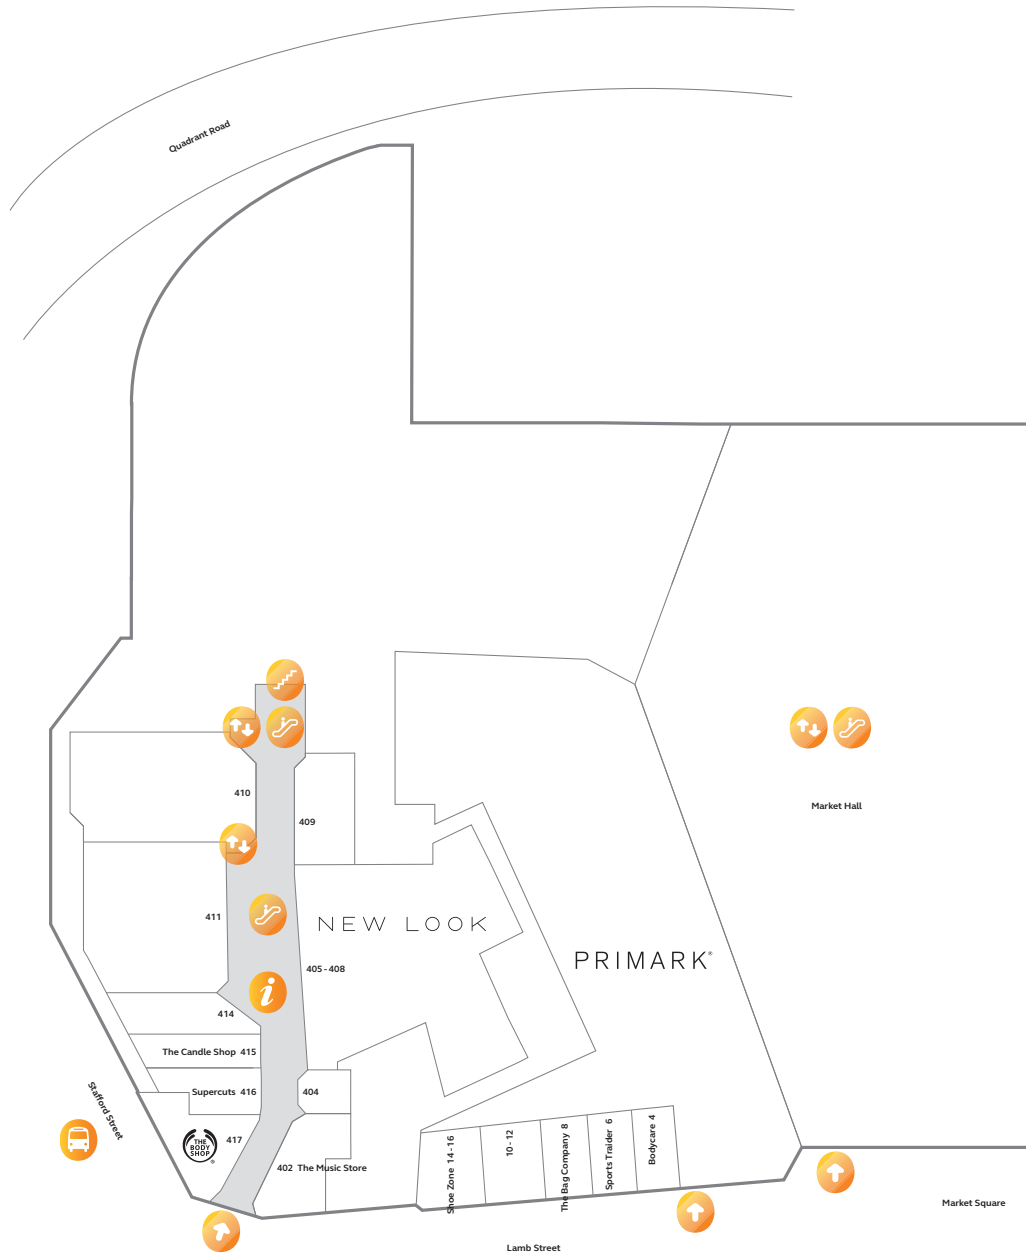

Lower mall

Key

-  Entrance
-  Car park
-  Lifts
-  Escalators
-  Stairs
-  Toilets

As at 1 April 2020

Middle mall

Key

-  Entrance
-  Car park
-  Lifts
-  Escalators
-  Stairs
-  Toilets

As at 1 April 2020

Upper mall

Key

-  Entrance
-  Car park
-  Lifts
-  Escalators
-  Stairs
-  Toilets

As at 1 April 2020