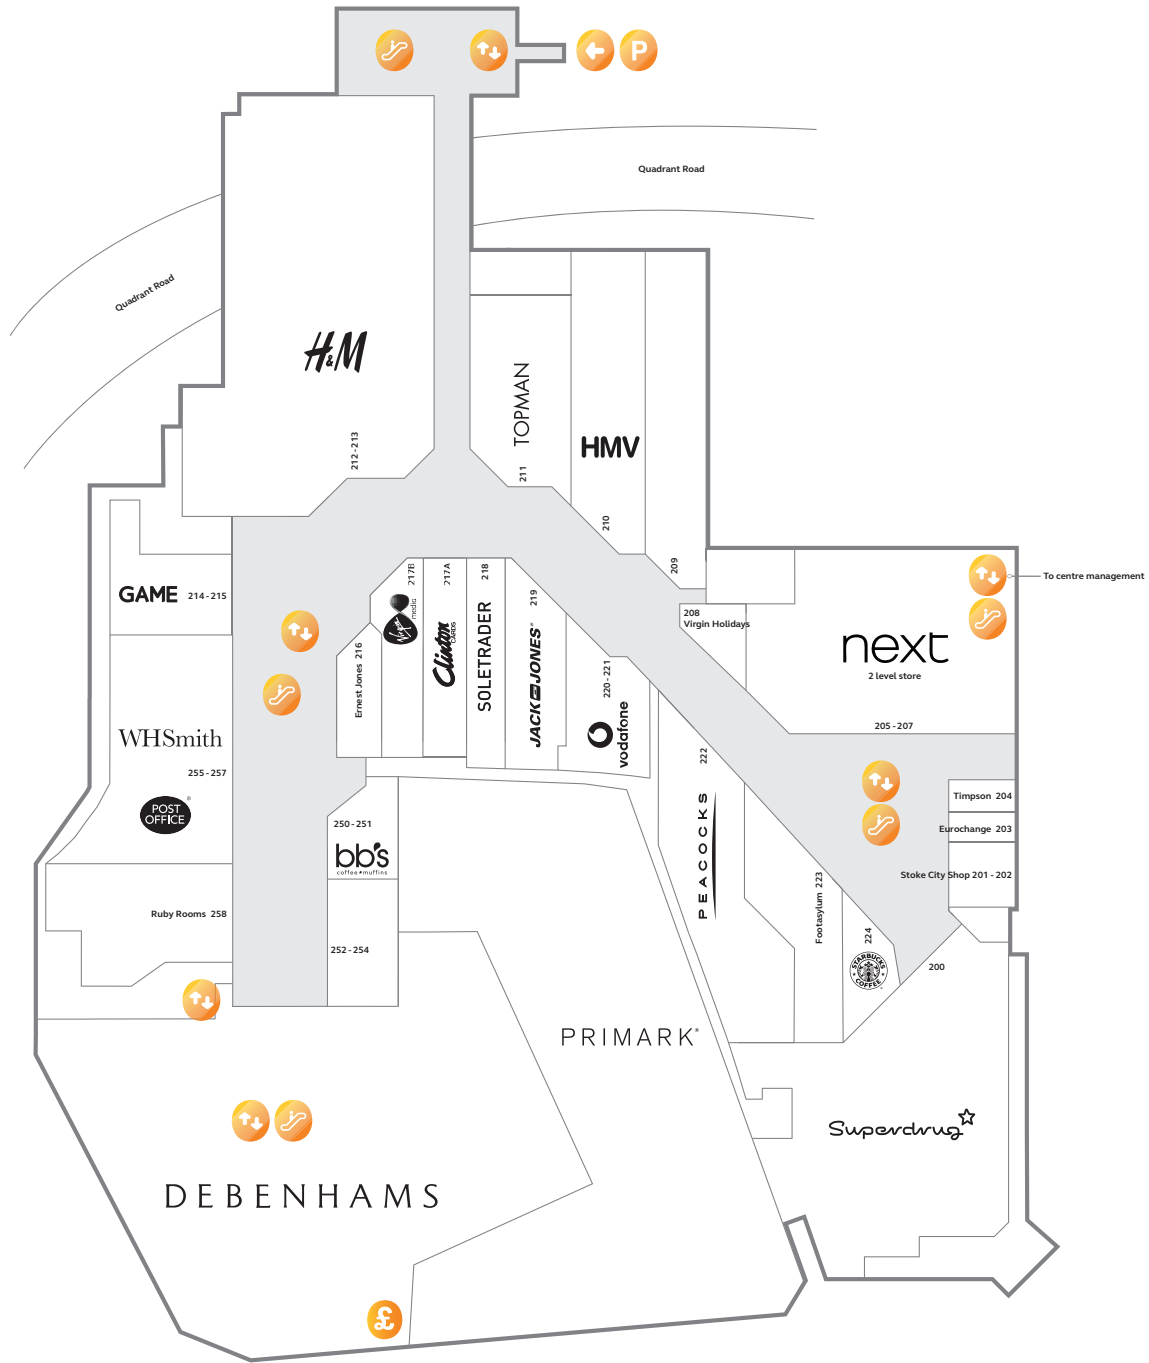

Lower mall

Key

-  Entrance
-  Car park
-  Lifts
-  Escalators
-  Stairs
-  Toilets

As at 1 April 2020

Middle mall

Key

-  Entrance
-  Car park
-  Lifts
-  Escalators
-  Stairs
-  Toilets

As at 1 April 2020

Upper mall

Key

-  Entrance
-  Car park
-  Lifts
-  Escalators
-  Stairs
-  Toilets

As at 1 April 2020