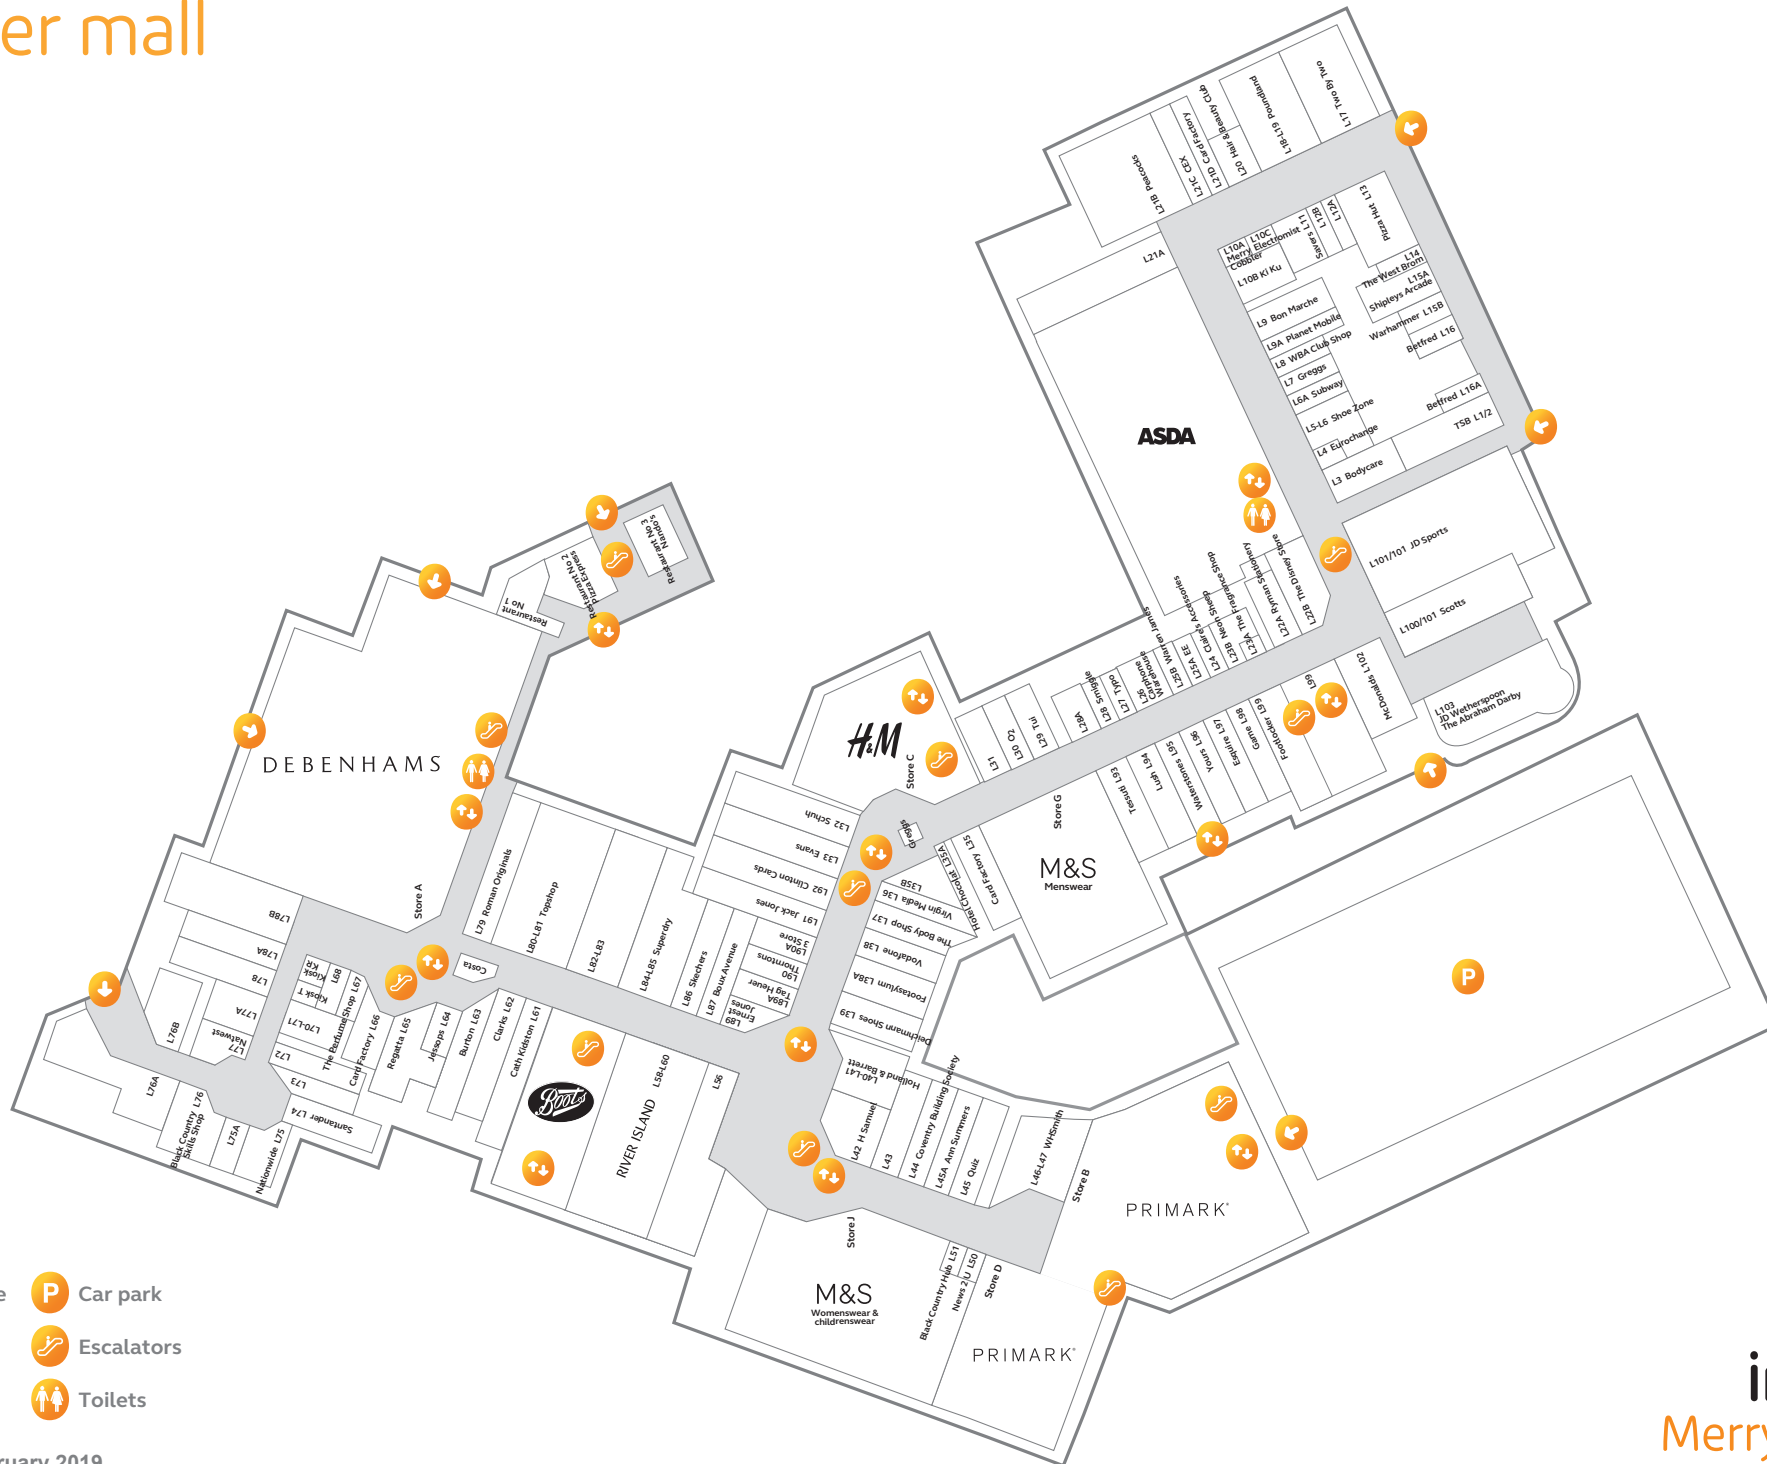

Lower mall

Key

-  Entrance
-  Car park
-  Lifts
-  Escalators
-  Stairs
-  Toilets

As at 07 February 2019

Upper mall

Key

-  Entrance
-  Car park
-  Lifts
-  Escalators
-  Stairs
-  Toilets

As at 07 February 2019