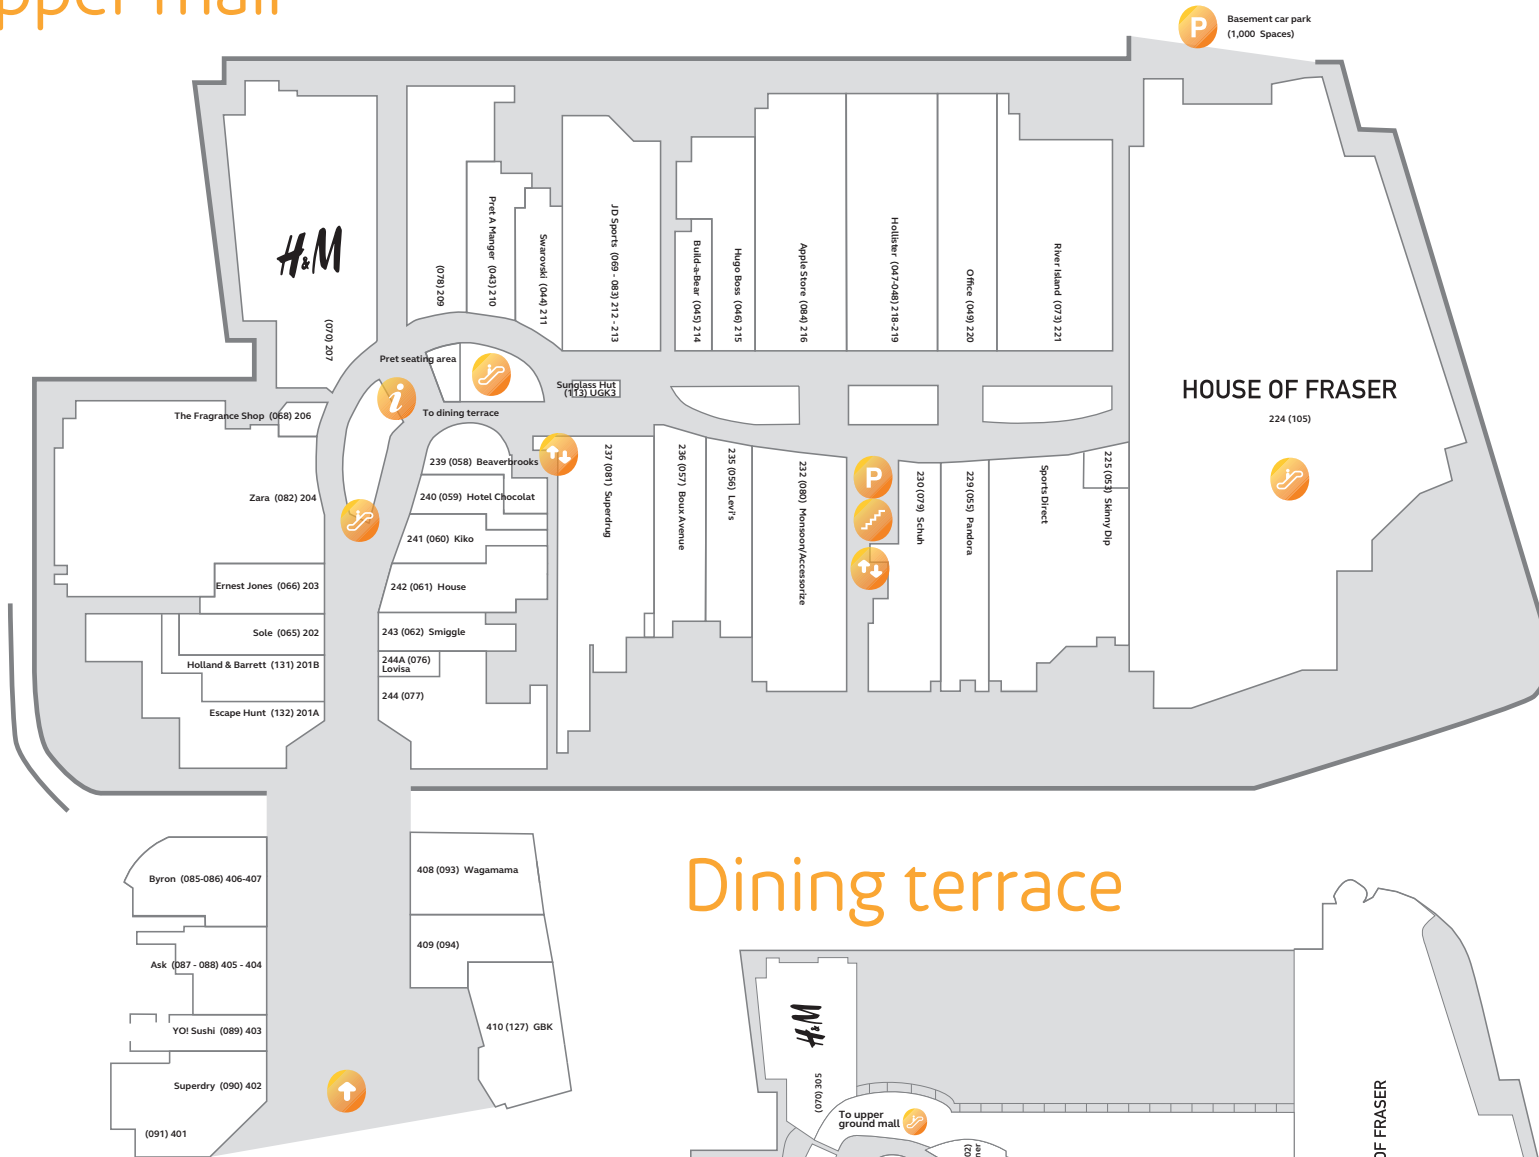

# Lower mall

## Key

-  Entrance
-  Car park
-  Lifts
-  Escalators
-  Stairs
-  Toilets

As at 7 January 2020

# Upper mall

# Dining terrace