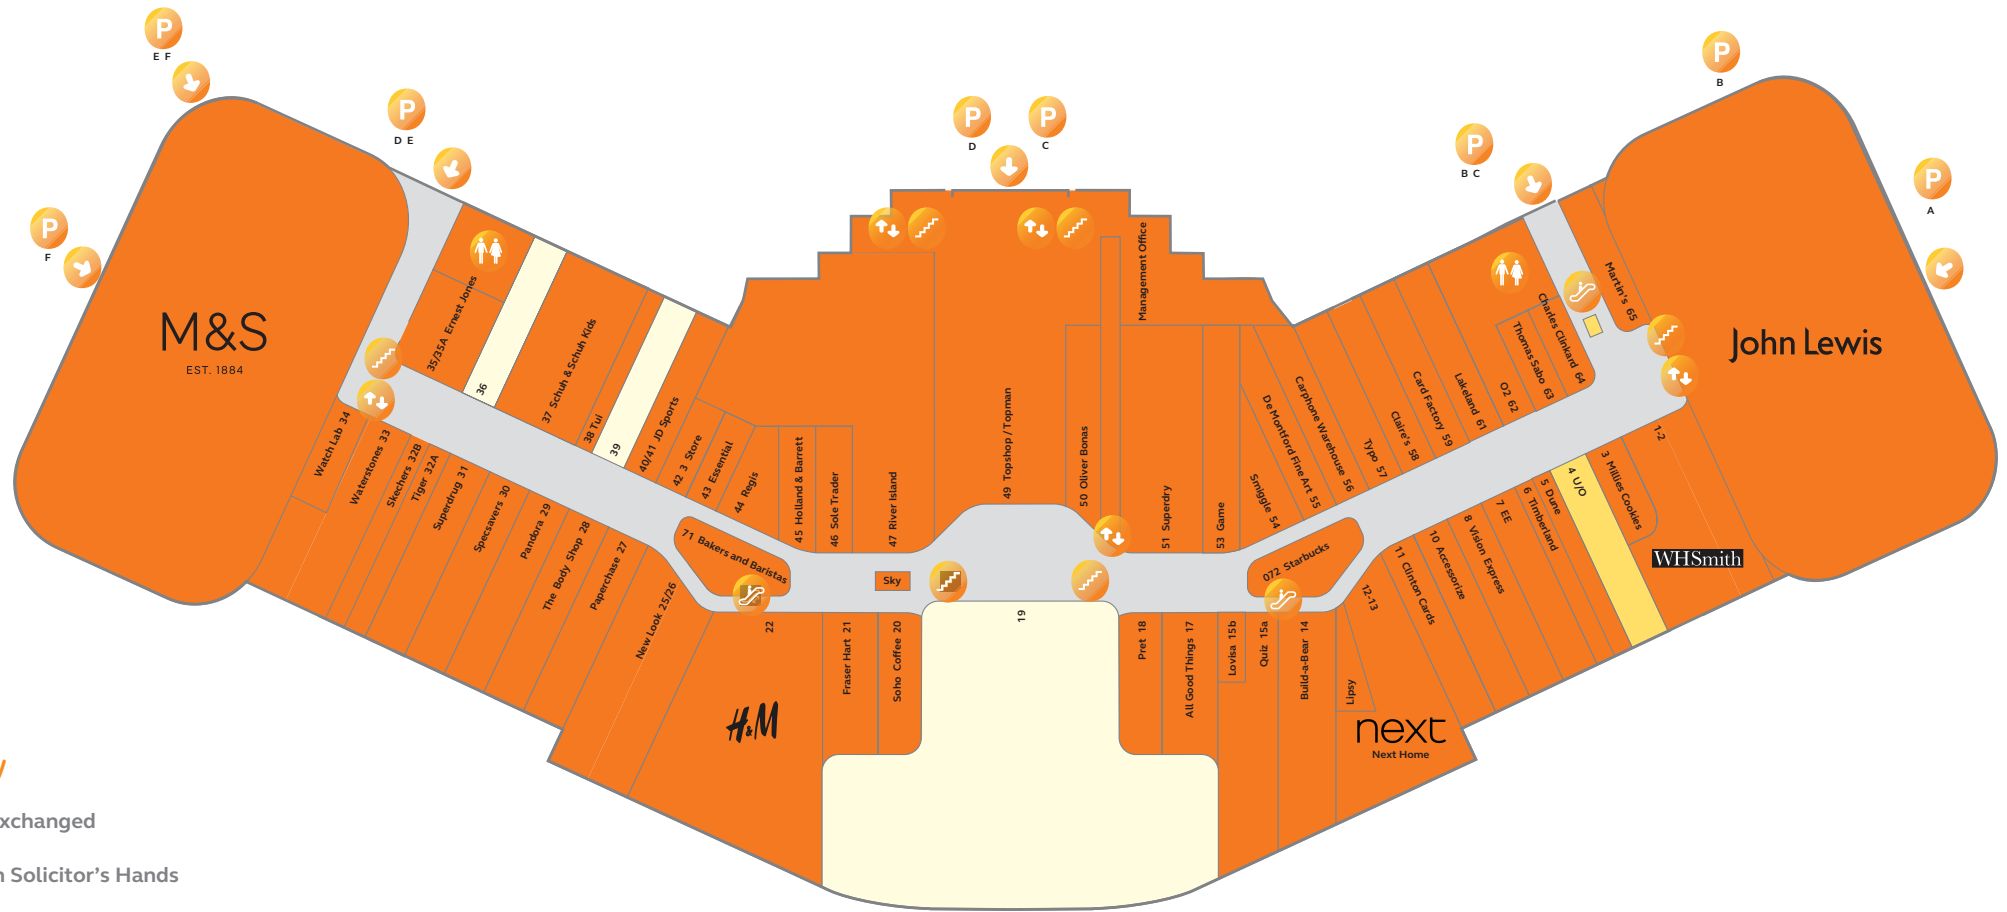

Lower Mall

Key

- Exchanged
- In Solicitor's Hands
- In Negotiation
- Available

Key

- Entrance
- P Car park
- ↑↓ Lifts
- ↕ Escalators
- ↗ Stairs
- ♿ Toilets

As at 17 June 2020

Upper Mall

Key

- Exchanged
- In Solicitor's Hands
- In Negotiation
- Available

Key

- Entrance
- Car park
- Lifts
- Escalators
- Stairs
- Toilets

As at 17 June 2020