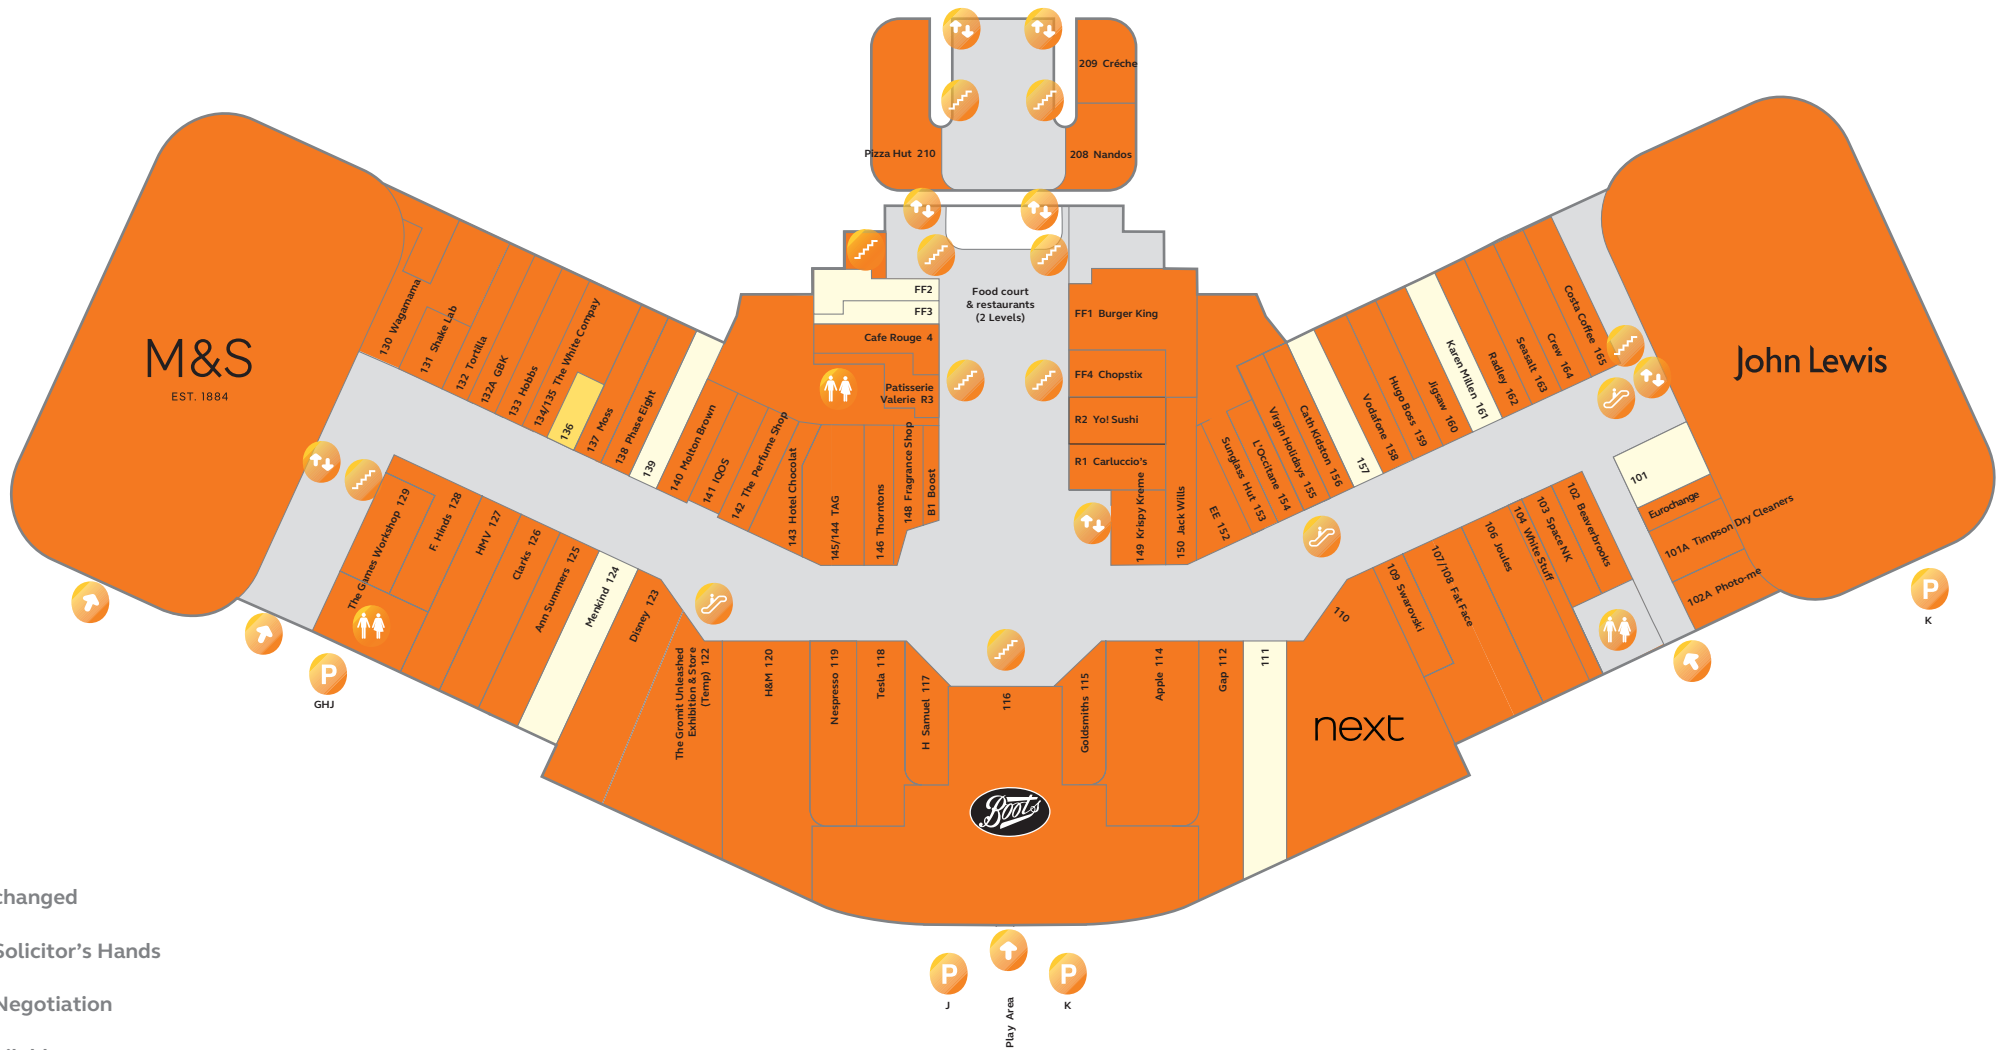

Lower Mall

Key

- Exchanged
- In Solicitor's Hands
- In Negotiation
- Available

Key

- Entrance
- P Car park
- ↑↓ Lifts
- ↕ Escalators
- ↗ Stairs
- ♿ Toilets

As at 17 June 2020

Upper Mall

Key

- Exchanged
- In Solicitor's Hands
- In Negotiation
- Available

Key

- Entrance
- Car park
- Lifts
- Escalators
- Stairs
- Toilets

As at 17 June 2020