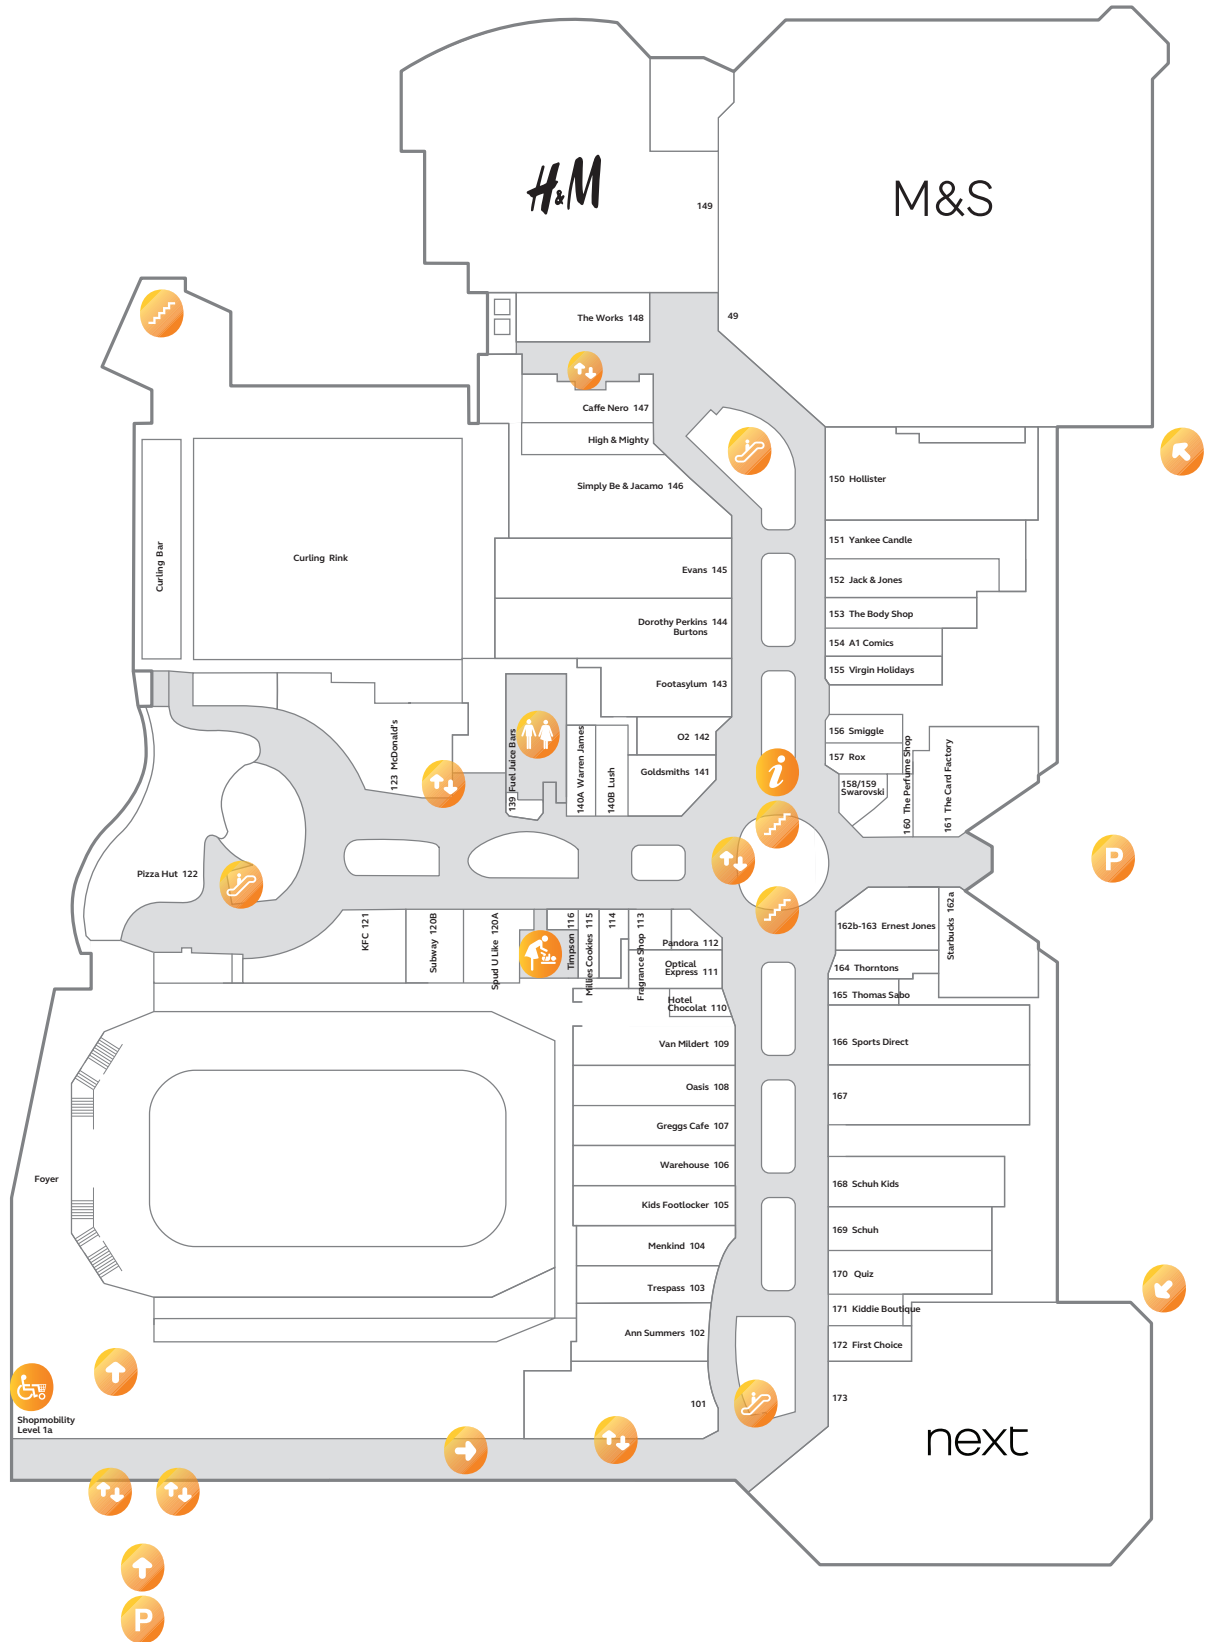

Lower mall

Key

-  Entrance
-  Car park
-  Lifts
-  Escalators
-  Stairs
-  Toilets

As at 6 June 2018

Upper mall

Key

-  Entrance
-  Car park
-  Lifts
-  Escalators
-  Stairs
-  Toilets

As at 6 June 2018

Lower level

Key

-  Entrance
-  Car park
-  Lifts
-  Escalators
-  Stairs
-  Toilets

As at 6 June 2018

Upper level

Key

-  Entrance
-  Car park
-  Lifts
-  Escalators
-  Stairs
-  Toilets

As at 6 June 2018