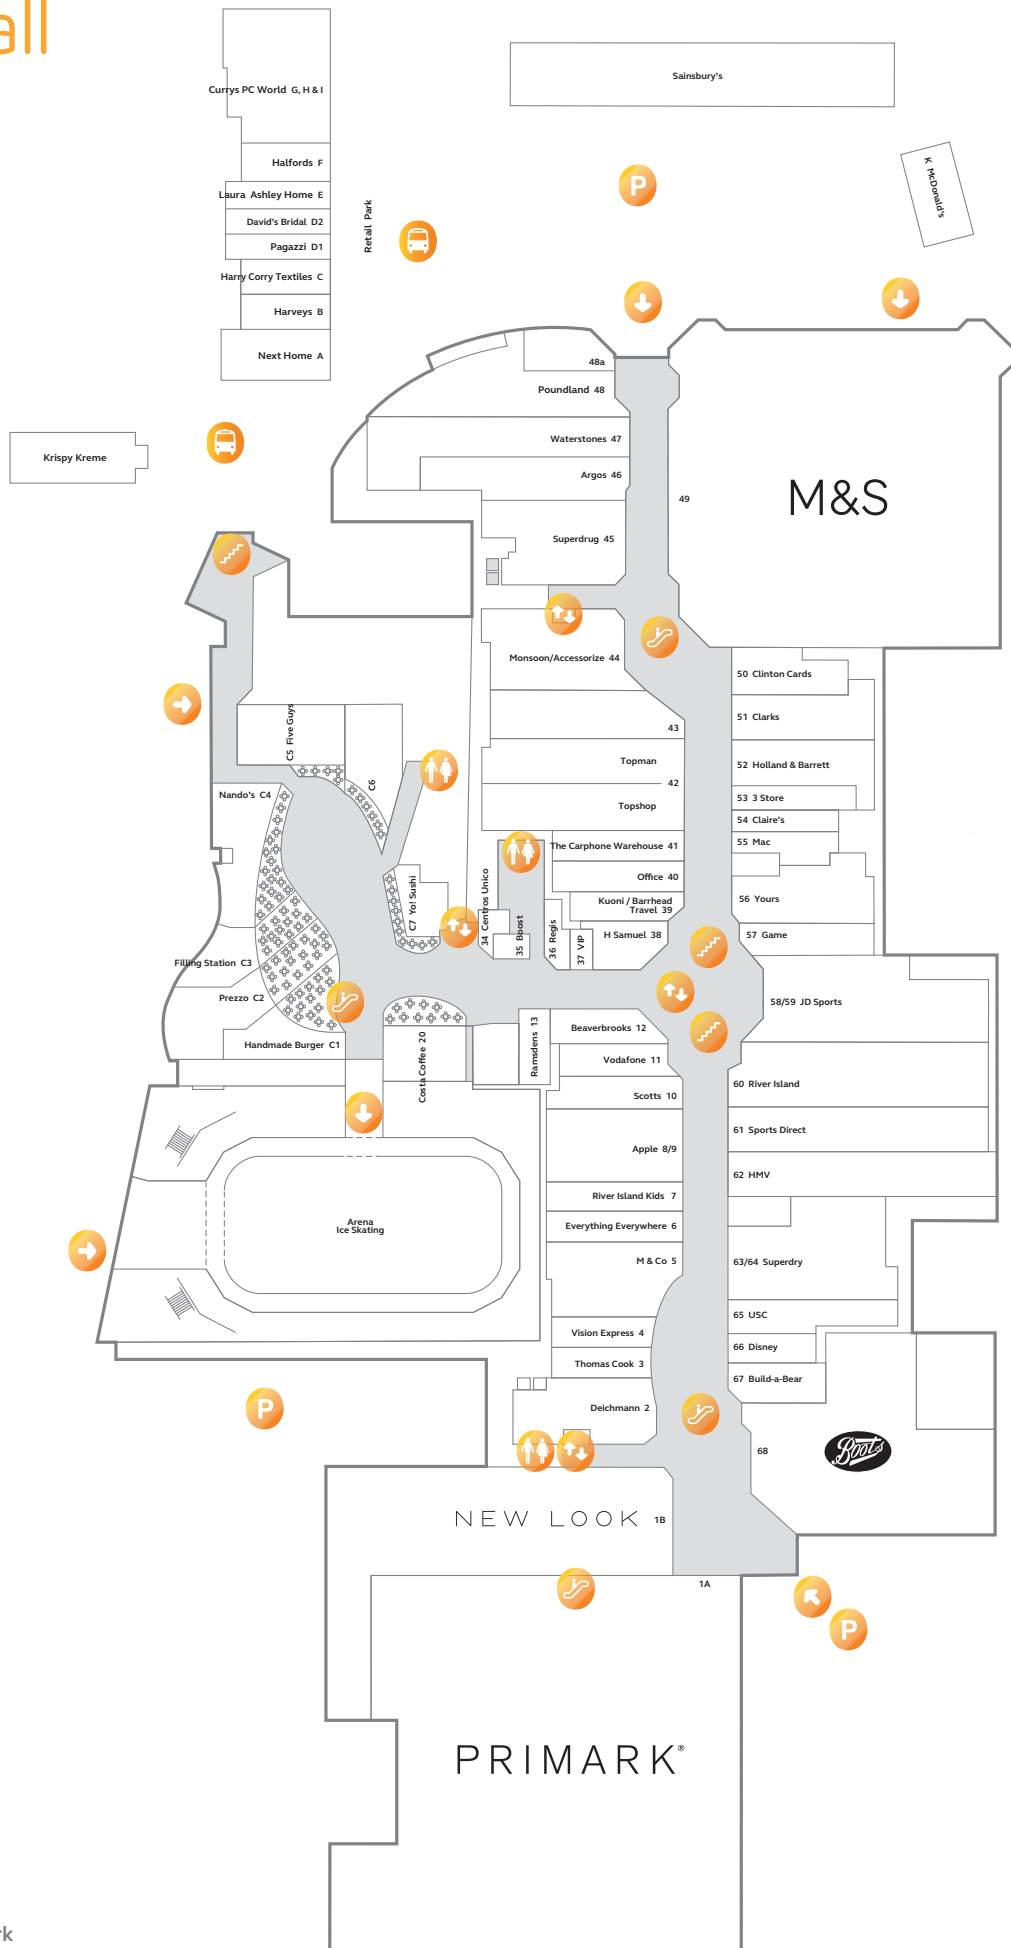

Lower mall

Key

-  Entrance
-  Car park
-  Lifts
-  Escalators
-  Stairs
-  Toilets

As at 6 June 2018

Upper mall

Key

-  Entrance
-  Car park
-  Lifts
-  Escalators
-  Stairs
-  Toilets

As at 6 June 2018

Lower level

Key

-  Entrance
-  Car park
-  Lifts
-  Escalators
-  Stairs
-  Toilets

As at 6 June 2018

Upper level

Key

-  Entrance
-  Car park
-  Lifts
-  Escalators
-  Stairs
-  Toilets

As at 6 June 2018