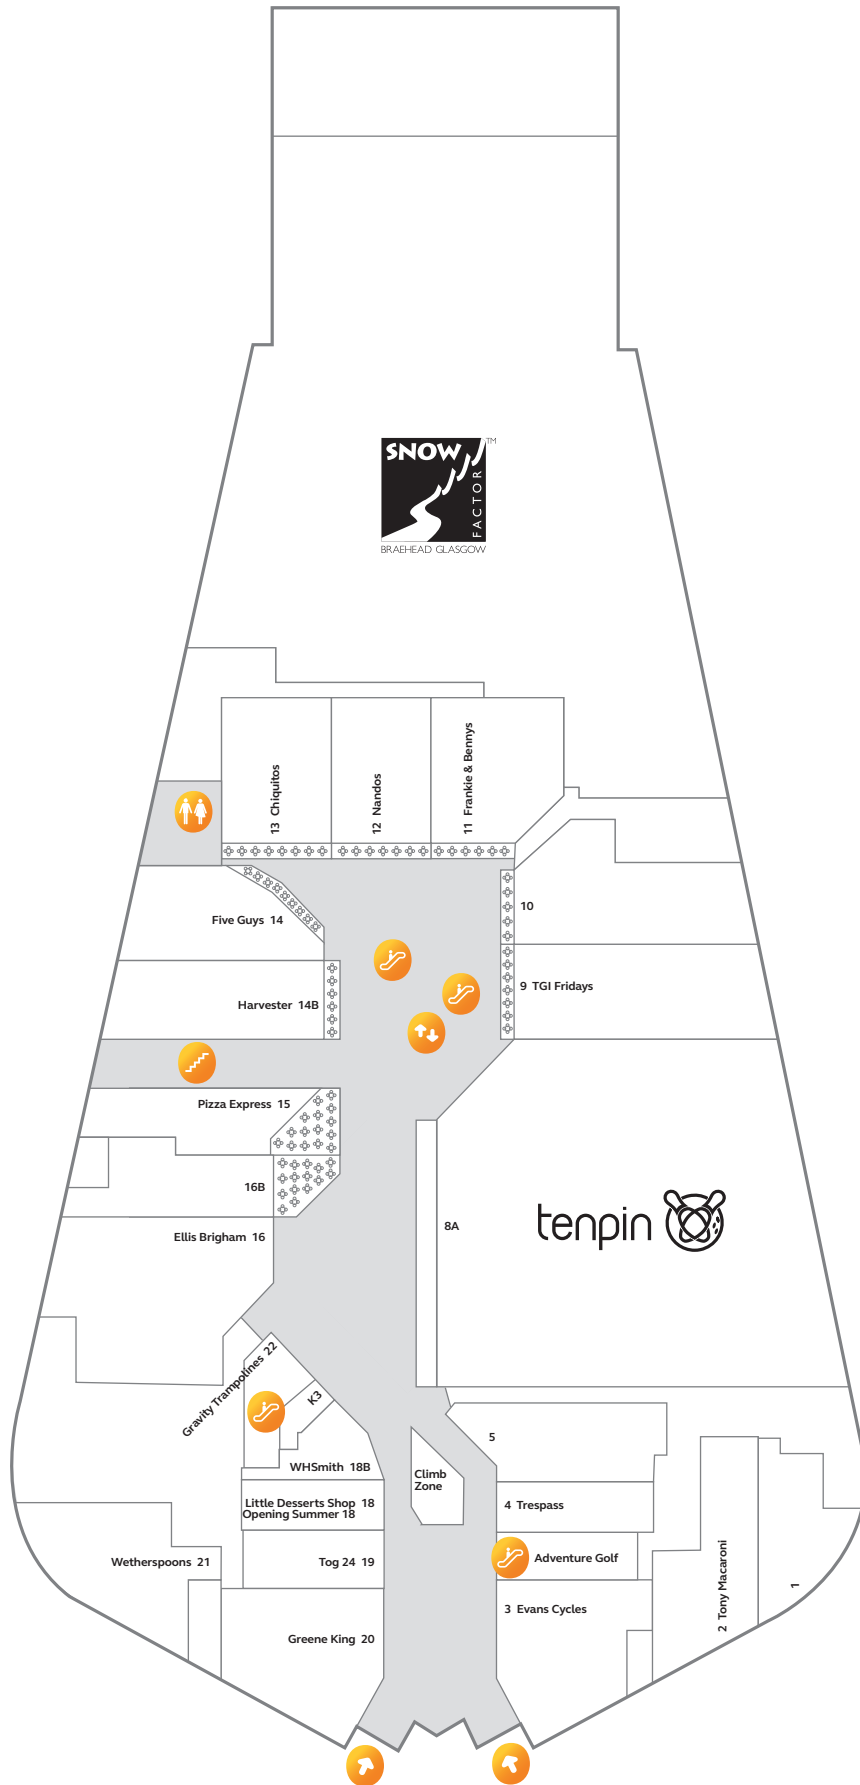

Lower mall

Key

-  Entrance
-  Car park
-  Lifts
-  Escalators
-  Stairs
-  Toilets

As at 6 June 2018

Upper mall

Key

-  Entrance
-  Car park
-  Lifts
-  Escalators
-  Stairs
-  Toilets

As at 6 June 2018

Lower level

Key

-  Entrance
-  Car park
-  Lifts
-  Escalators
-  Stairs
-  Toilets

As at 6 June 2018

Upper level

Key

-  Entrance
-  Car park
-  Lifts
-  Escalators
-  Stairs
-  Toilets

As at 6 June 2018