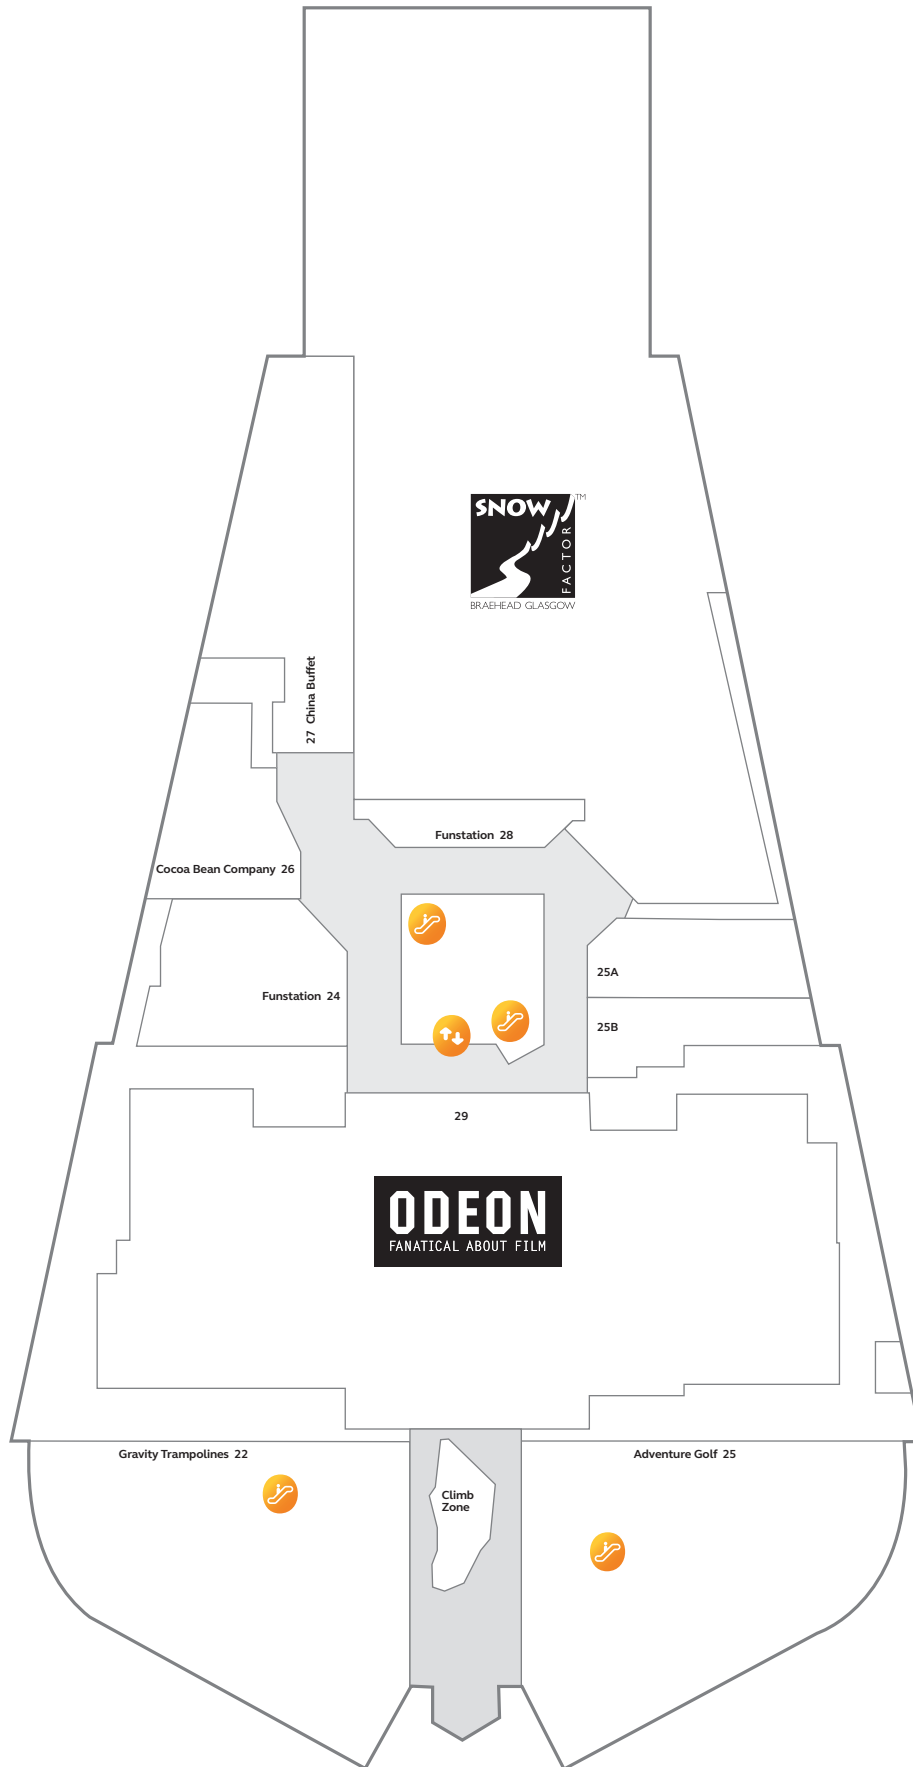

Lower mall

Key

-  Entrance
-  Car park
-  Lifts
-  Escalators
-  Stairs
-  Toilets

As at 6 June 2018

Upper mall

Key

-  Entrance
-  Car park
-  Lifts
-  Escalators
-  Stairs
-  Toilets

As at 6 June 2018

Lower level

Key

-  Entrance
-  Car park
-  Lifts
-  Escalators
-  Stairs
-  Toilets

As at 6 June 2018

Upper level

Key

-  Entrance
-  Car park
-  Lifts
-  Escalators
-  Stairs
-  Toilets

As at 6 June 2018