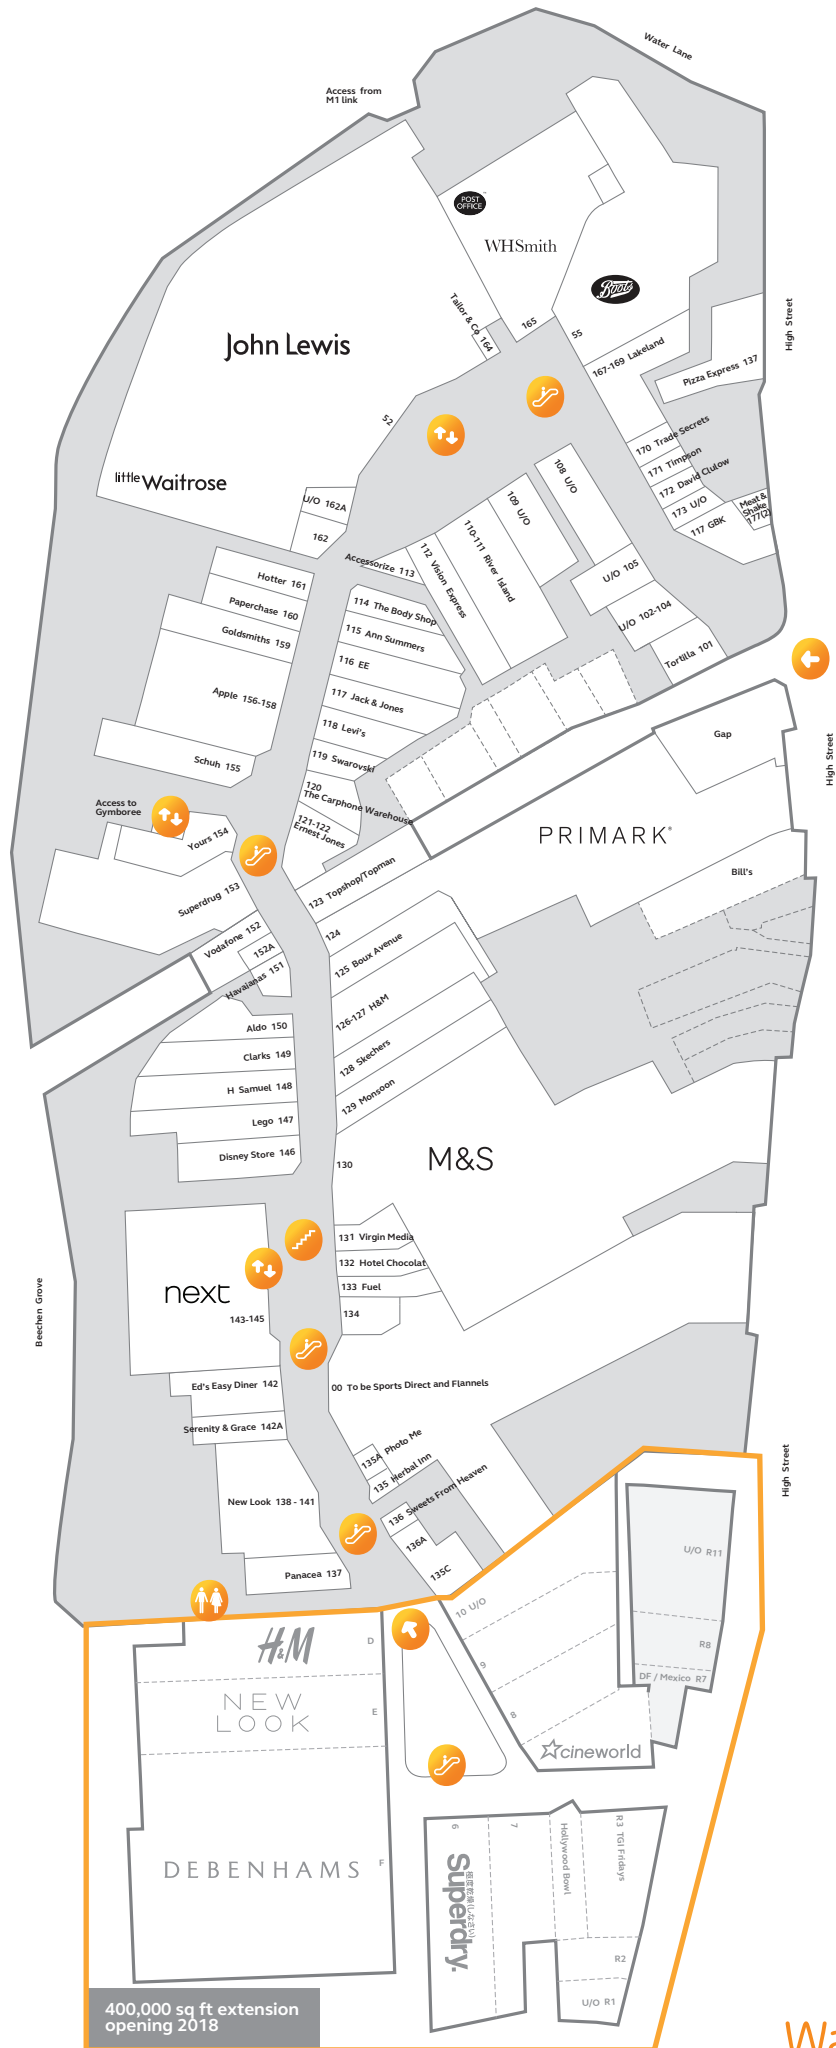

Lower mall

Key

-  Entrance
-  Car park
-  Lifts
-  Escalators
-  Stairs
-  Toilets

400,000 sq ft extension opening 2018

As at 2 November 2017

Upper mall

Key

-  Entrance
-  Car park
-  Lifts
-  Escalators
-  Stairs
-  Toilets

400,000 sq ft extension opening 2018