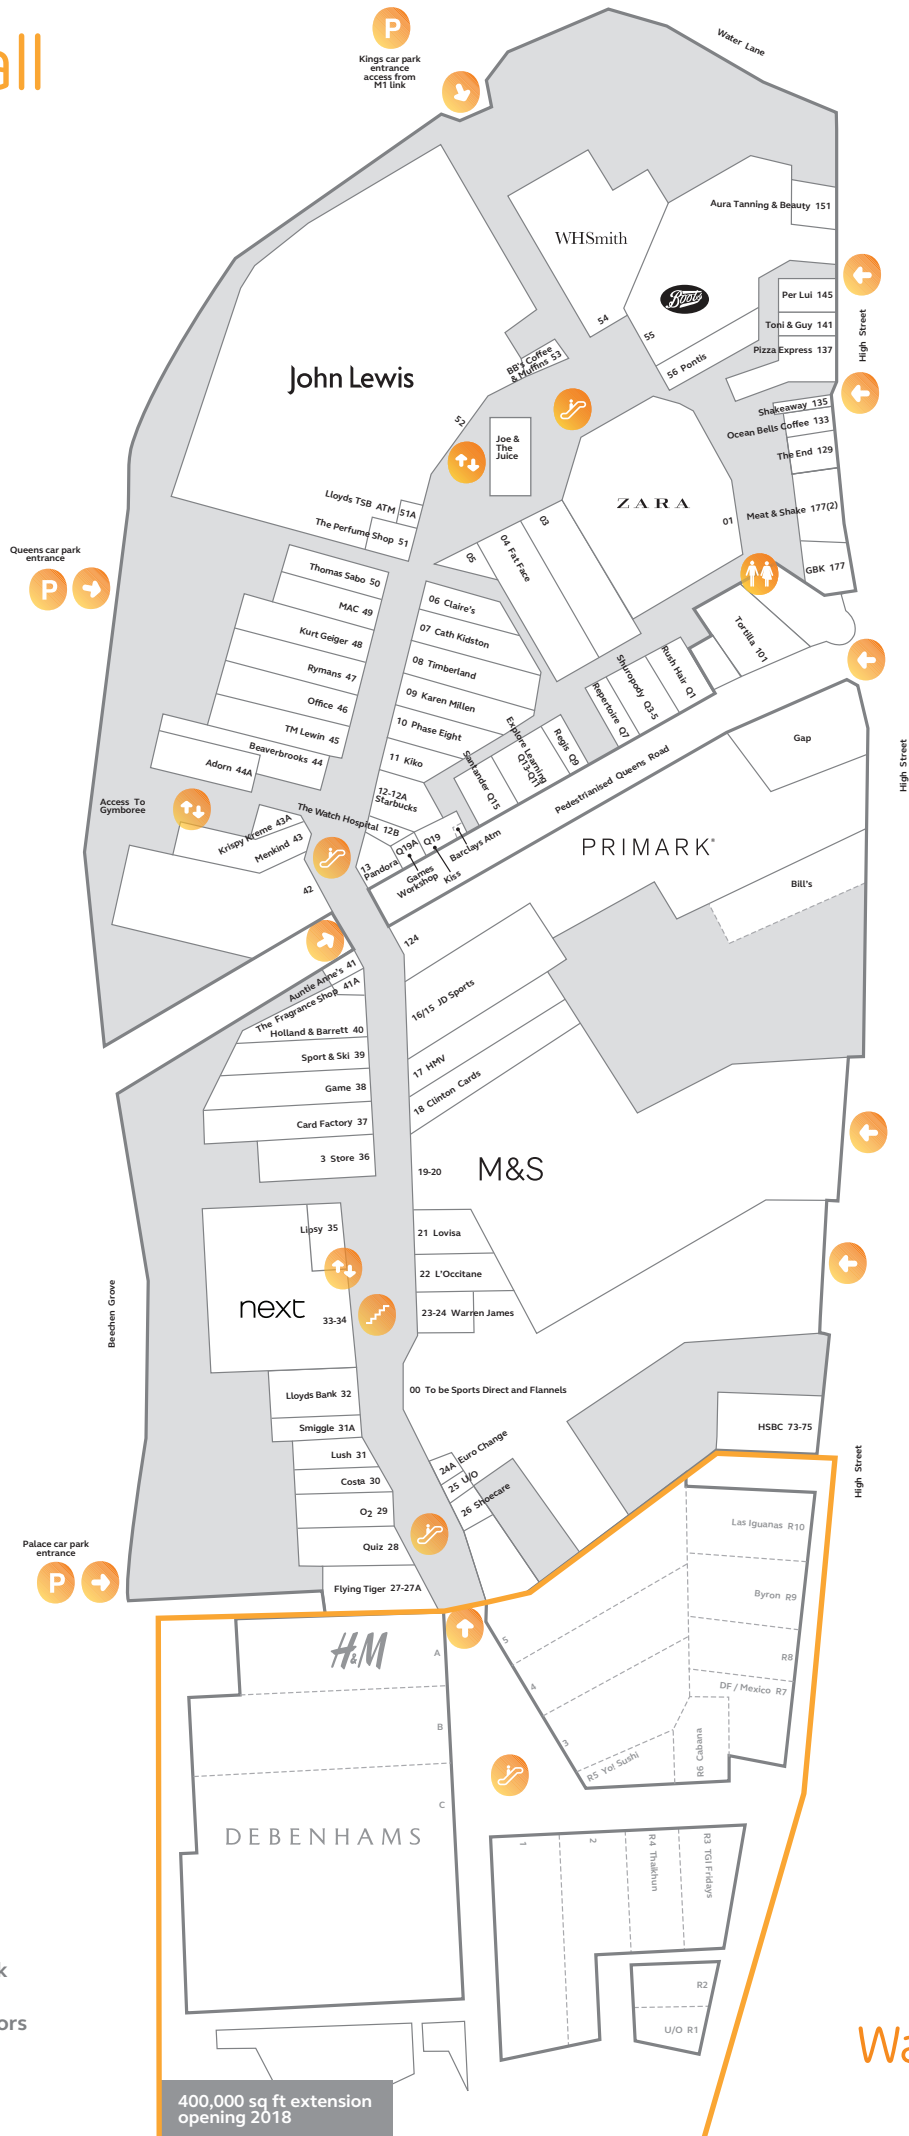

Lower mall

Key

-  Entrance
-  Car park
-  Lifts
-  Escalators
-  Stairs
-  Toilets

400,000 sq ft extension opening 2018

As at 2 November 2017

Upper mall

Key

-  Entrance
-  Car park
-  Lifts
-  Escalators
-  Stairs
-  Toilets

400,000 sq ft extension opening 2018